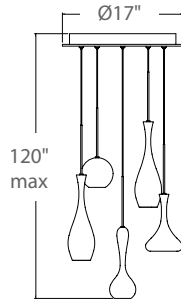

ACID – model: PD-ACID05R-PN

LED Interior Pendant & Chandelier

Fixture Type:

Catalog Number:

Project: _____

Location: _____

PRODUCT DESCRIPTION

Surrealistic droplets of metallic liquid artfully suspended. Powerful LED downlights concealed within these chrome-plated metal shades provide functional illumination comparable to halogen MR16s. String individually or drop them in clusters for the full mind-blowing experience.

FEATURES

- ETL & cETL damp location listed
- Drivers located in canopy
- Universal driver (120V-220V-277V)
- Full range dimming when used with compatible dimmers*
- 70,000 hour potential life
- Color Temp: 3000K
- CRI: 90

SPECIFICATIONS

Construction: Steel

Light Source: High output LED.

Finish: Polished Nickel (PN).

Standards: ETL & cETL damp location listed.

ORDER NUMBER

Model	Diameter	Wattage	Voltage	LED Lumens	Delivered Lumens	Finish
PD-ACID05R	17"	55.5	120V-220V-277V	3155	2305	PN Polished Nickel

Example: **PD-ACID05R-PN**

modernforms.com
Phone (800) 526.2588
Fax (800) 526.2585

Headquarters/Eastern Distribution Center
44 Harbor Park Drive
Port Washington, NY 11050

Central Distribution Center
1600 Distribution Ct
Lithia Springs, GA 30122

Western Distribution Center
1750 Archibald Avenue
Ontario, CA 91760