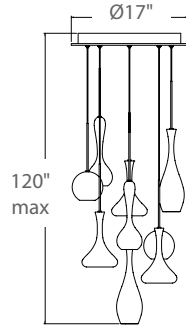

ACID – model: PD-ACID09R-PN

LED Interior Pendant & Chandelier

Fixture Type:

Catalog Number:

Project: _____

Location: _____

PRODUCT DESCRIPTION

Surrealistic droplets of metallic liquid artfully suspended. Powerful LED downlights concealed within these chrome-plated metal shades provide functional illumination comparable to halogen MR16s. String individually or drop them in clusters for the full mind-blowing experience.

FEATURES

- ETL & cETL damp location listed
- Drivers located in canopy
- Universal driver (120V-220V-277V)
- Full range dimming when used with compatible dimmers*
- 70,000 hour potential life
- Color Temp: 3000K
- CRI: 90

SPECIFICATIONS

Construction: Steel

Light Source: High output LED.

Finish: Polished Nickel (PN).

Standards: ETL & cETL damp location listed.

ORDER NUMBER

Model	Diameter	Wattage	Voltage	LED Lumens	Delivered Lumens	Finish
PD-ACID09R	17"	96.5	120V-220V-277V	5354	4022	PN Polished Nickel

Example: **PD-ACID09R-PN**

modernforms.com
Phone (800) 526.2588
Fax (800) 526.2585

Headquarters/Eastern Distribution Center
44 Harbor Park Drive
Port Washington, NY 11050

Central Distribution Center
1600 Distribution Ct
Lithia Springs, GA 30122

Western Distribution Center
1750 Archibald Avenue
Ontario, CA 91760