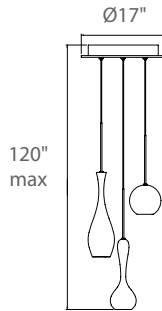

ACID – model: PD-ACID03R-PN

LED Interior Pendant & Chandelier

Fixture Type:

Catalog Number:

Project: _____

Location: _____

PRODUCT DESCRIPTION

Surrealistic droplets of metallic liquid artfully suspended. Powerful LED downlights concealed within these chrome-plated metal shades provide functional illumination comparable to halogen MR16s. String individually or drop them in clusters for the full mind-blowing experience.

FEATURES

- ETL & cETL damp location listed
- Drivers located in canopy
- Universal driver (120V-220V-277V)
- Full range dimming when used with compatible dimmers*
- 70,000 hour potential life
- Color Temp: 3000K
- CRI: 90

SPECIFICATIONS

Construction: Steel

Light Source: High output LED.

Finish: Polished Nickel (PN).

Standards: ETL & cETL damp location listed.

ORDER NUMBER

Model	Diameter	Wattage	Voltage	LED Lumens	Delivered Lumens	Finish
PD-ACID03R	17"	34	120V-220V-277V	1870	1332	PN Polished Nickel

Example: **PD-ACID03R-PN**

modernforms.com
Phone (800) 526.2588
Fax (800) 526.2585

Headquarters/Eastern Distribution Center
44 Harbor Park Drive
Port Washington, NY 11050

Central Distribution Center
1600 Distribution Ct
Lithia Springs, GA 30122

Western Distribution Center
1750 Archibald Avenue
Ontario, CA 91760