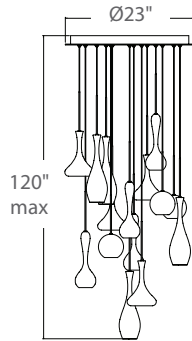

ACID – model: PD-ACID15R-PN

LED Interior Pendant & Chandelier

Fixture Type:

Catalog Number:

Project: _____

Location: _____

PRODUCT DESCRIPTION

Surrealistic droplets of metallic liquid artfully suspended. Powerful LED downlights concealed within these chrome-plated metal shades provide functional illumination comparable to halogen MR16s. String individually or drop them in clusters for the full mind-blowing experience.

SPECIFICATIONS

Construction: Steel

Light Source: High output LED.

Finish: Polished Nickel (PN).

Standards: ETL & cETL damp location listed.

ORDER NUMBER

| Model | Diameter | Wattage | Voltage | LED Lumens | Delivered Lumens | Finish |
|-------------------|----------|---------|----------------|------------|------------------|---|
| PD-ACID15R | 23" | 161.5 | 120V-220V-277V | 9519 | 7021 | PN Polished Nickel  |

SPECIFICATIONS

Construction: Steel

Light Source: High output LED.

Finish: Polished Nickel (PN).

Standards: ETL & cETL damp location listed.

ORDER NUMBER

| Model | Diameter | Wattage | Voltage | LED Lumens | Delivered Lumens | Finish |
|-------------------|----------|---------|----------------|------------|------------------|---|
| PD-ACID21R | 26" | 220 | 120V-220V-277V | 13314 | 9855 | PN Polished Nickel  |