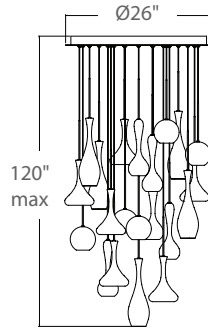

ACID – model: PD-ACID21R-PN

LED Interior Pendant & Chandelier

Fixture Type:

Catalog Number:

Project: _____

Location: _____

PRODUCT DESCRIPTION

Surrealistic droplets of metallic liquid artfully suspended. Powerful LED downlights concealed within these chrome-plated metal shades provide functional illumination comparable to halogen MR16s. String individually or drop them in clusters for the full mind-blowing experience.

FEATURES

- ETL & cETL damp location listed
- Drivers located in canopy
- Universal driver (120V-220V-277V)
- Full range dimming when used with compatible dimmers*
- 70,000 hour potential life
- Color Temp: 3000K
- CRI: 90

SPECIFICATIONS

Construction: Steel

Light Source: High output LED.

Finish: Polished Nickel (PN).

Standards: ETL & cETL damp location listed.

ORDER NUMBER

Model	Diameter	Wattage	Voltage	LED Lumens	Delivered Lumens	Finish
PD-ACID21R	26"	220	120V-220V-277V	13314	9855	PN Polished Nickel

Example: **PD-ACID21R-PN**

modernforms.com
Phone (800) 526.2588
Fax (800) 526.2585

Headquarters/Eastern Distribution Center
44 Harbor Park Drive
Port Washington, NY 11050

Central Distribution Center
1600 Distribution Ct
Lithia Springs, GA 30122

Western Distribution Center
1750 Archibald Avenue
Ontario, CA 91760