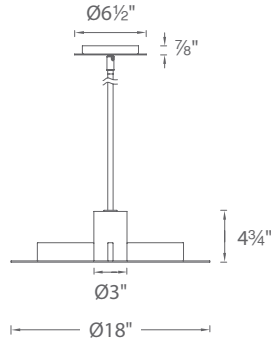

WARLOCK – model: PD-W99620

LED Interior & Exterior Pendant

Fixture Type:

Catalog Number:

Project: _____

Location: _____

PRODUCT DESCRIPTION

Commanding in its presence and the powerful way it dramatically illuminates spaces below. This imposing metal pendant is apposite for both interior and exterior spaces in either a brushed aluminum finish or bronze.

FEATURES

- All Aluminum construction
- ETL & cETL wet location listed, IP44 rated
- Full range dimming when used with compatible dimmers*
- Dark Sky friendly
- Hang straight swivel
- 10' of wire included to extend pendant up to a total of 120", three 12" and one 6" downrods included (additional downrods available).
- Driver located in outlet box
- Universal driver (120V-220V-277V)
- 50,000 hour rated life
- Color Temp: 3000K
- CRI: 90

SPECIFICATIONS

Construction: Aluminum construction.

Light Source: High output LED.

Finish: Bronze (BZ), Graphite (GH).

Standards: ETL & cETL damp location listed. IP44 rated. Dark Sky friendly.

REPLACEMENT ROD

Model	Length	Finish
RPL-ROD-OUT06-BZ	6"	Bronze
RPL-ROD-OUT12-BZ	12"	Bronze
RPL-ROD-OUT06-GH	6"	Graphite
RPL-ROD-OUT12-GH	12"	Graphite

ORDER NUMBER

Model	Diameter	Wattage	Voltage	LED Lumens	Delivered Lumens	Finish
PD-W99620	18"	18W	120V-220V-277V	846	305	GH Graphite BZ Bronze

Example: **PD-W99620-GH**

modernforms.com
Phone (800) 526.2588
Fax (800) 526.2585

Headquarters/Eastern Distribution Center
44 Harbor Park Drive
Port Washington, NY 11050

Central Distribution Center
1600 Distribution Ct
Lithia Springs, GA 30122

Western Distribution Center
1750 Archibald Avenue
Ontario, CA 91760