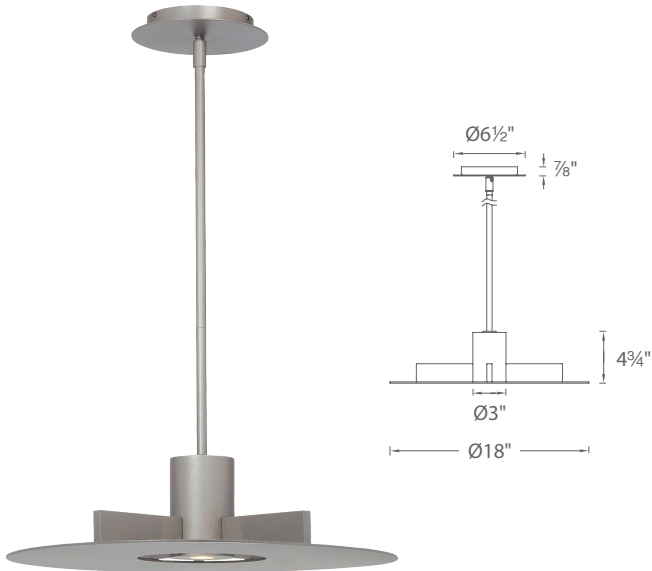

WARLOCK – model: PD-W99620

MODERN FORMS

LED Interior & Exterior Pendant

Fixture Type:

Catalog Number:

Project: _____

Location: _____

PRODUCT DESCRIPTION

Warlock's commanding presence and superior LED illumination serve it well in its nightly battle with the darkness. Formed from fine aluminum with a durable, weather-resistant finish in graphite or bronze, its stout geometric design gives it an authoritative look perfect for modern minimalist and sleek industrial spaces alike.

FEATURES

- All Aluminum construction
- ETL & cETL wet location listed, IP44 rated
- Full range dimming when used with compatible dimmers*
- Dark Sky friendly
- Hang straight swivel
- 10' of wire included to extend pendant up to a total of 120", three 12" and one 6" downrods included (additional downrods available).
- Driver located in outlet box
- Universal driver (120V-220V-277V)
- 50,000 hour rated life
- Color Temp: 3000K
- CRI: 90

SPECIFICATIONS

Construction: Aluminum construction.

Light Source: High output LED.

Finish: Bronze (BZ), Graphite (GH).

Standards: ETL & cETL wet location listed. IP44 rated. Dark Sky friendly.

REPLACEMENT ROD

Part#	Length	Finish
RPL-ROD-OUT06	6"	BZ Bronze
RPL-ROD-OUT12	12"	BZ Bronze
RPL-ROD-OUT06	6"	GH Graphite
RPL-ROD-OUT12	12"	GH Graphite

ORDER NUMBER

Model	Diameter	Wattage	Voltage	LED Lumens	Delivered Lumens	Finish
PD-W99620	18"	18W	120V-220V-277V	846	305	GH Graphite BZ Bronze

Example: **PD-W99620-GH**

modernforms.com
Phone (800) 526.2588
Fax (800) 526.2585

Headquarters/Eastern Distribution Center
44 Harbor Park Drive
Port Washington, NY 11050

Central Distribution Center
1600 Distribution Ct
Lithia Springs, GA 30122

Western Distribution Center
1750 Archibald Avenue
Ontario, CA 91760