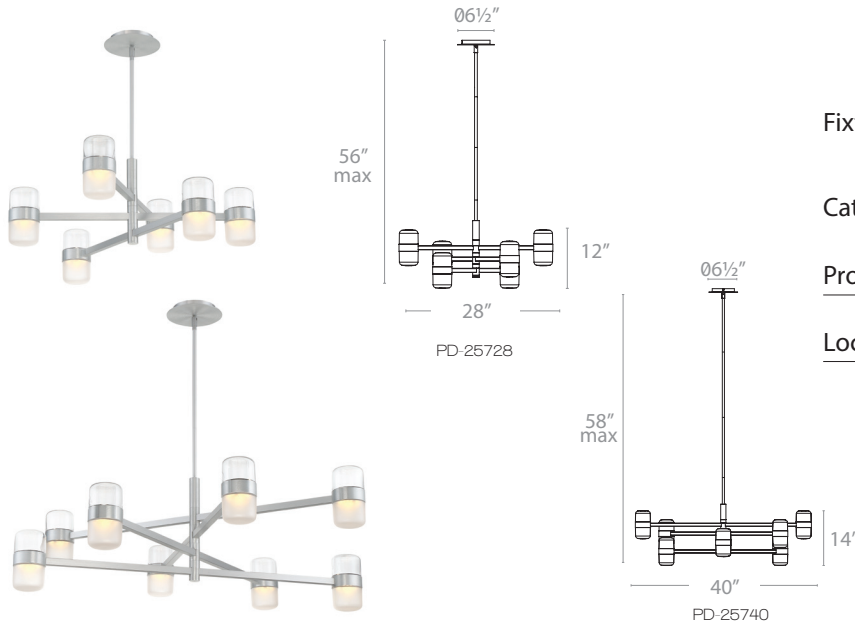

JAZZ – model: PD-257

LED Interior Pendants & Chandeliers

Fixture Type:

Catalog Number:

Project:

Location:

PRODUCT DESCRIPTION

Dramatic chandeliers with rotatable adjustable arms and high quality LEDs for outstanding up and down lighting. Ideal for residential, hospitality and office applications. Long lasting LEDs. Superb color rendition.

FEATURES

- CEC Title 24 Compliant
- ETL & cETL damp location listed
- No transformer or driver required
- Arms are adjustable
- Hang straight swivel
- Clear and frosted etched glass
- Full range dimming when used with compatible dimmers*
- 60,000 hour rated life
- Color Temp: 3000K
- CRI: 90

SPECIFICATIONS

Construction: Aluminum and Clear/Smoke & Opal etched glass

Light Source: High output LED.

Finish: Brushed Aluminum (AL), Brushed Brass (BR)

Standards: ETL & cETL damp location listed. CEC Title 24.

Replacement Glass

RPL-GLA-25724-01	Clear Glass
RPL-GLA-25724-02	Clear Etched Glass
RPL-GLA-25724-03	Smoke Glass
RPL-GLA-25724-04	Smoke Etched Glass

Replacement Rod

Finish

RPL-ROD-IN06	6 inch	AL	Brushed Aluminum
RPL-ROD-IN12	12 inch	BR	Brushed Brass

ORDER NUMBER

	Lights	Wattage	Voltage	LED Lumens	Delivered Lumens	Finish
PD-25728	6 lights	96.5W	120V	78000	7550	AL Brushed Aluminum/Clear etched
PD-25740	8 Lights	106W		104000	10250	BR Brushed Brass/Smoke etched

Example: **PD-25740-AL**

modernforms.com
Phone (800) 526.2588
Fax (800) 526.2585

Headquarters/Eastern Distribution Center
44 Harbor Park Drive
Port Washington, NY 11050

Central Distribution Center
1600 Distribution Ct
Lithia Springs, GA 30122

Western Distribution Center
1750 Archibald Avenue
Ontario, CA 91760