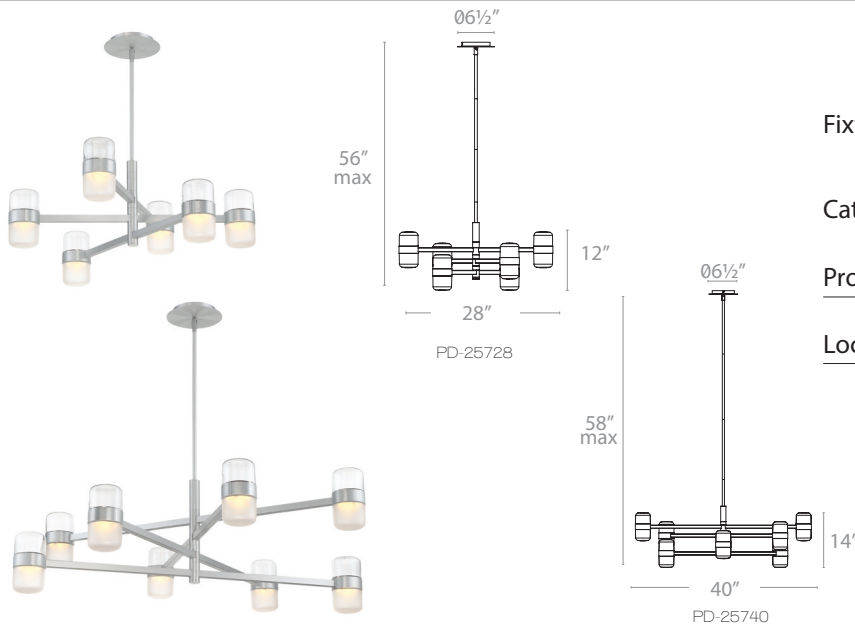

JAZZ – model: PD-257

LED Interior Pendants & Chandeliers

Fixture Type:

Catalog Number:

Project: _____

Location: _____

PRODUCT DESCRIPTION

Dramatic chandeliers with rotatable adjustable arms and high quality LEDs for outstanding up and down lighting. Ideal for residential, hospitality and office applications. Long lasting LEDs. Superb color rendition.

FEATURES

- CEC Title 24 Compliant
- ETL & cETL damp location listed
- No transformer or driver required
- Arms are adjustable
- Hang straight swivel
- Clear and frosted etched glass
- Full range dimming when used with compatible dimmers*
- 60,000 hour rated life
- Color Temp: 3000K
- CRI: 90

SPECIFICATIONS

Construction: Aluminum and Clear/Smoke & Opal etched glass

Light Source: High output LED.

Finish: Brushed Aluminum (AL), Brushed Brass (BR)

Standards: ETL & cETL damp location listed. CEC Title 24.

ORDER NUMBER

	Lights	Wattage	Voltage	LED Lumens	Delivered Lumens	Finish
PD-25728	6 lights	96.5W	120V	78000	7550	AL <i>Brushed Aluminum/Clear etched</i> BR <i>Brushed Brass/Smoke etched</i>
PD-25740	8 Lights	106W		104000	10250	