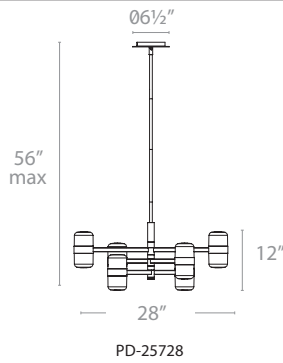

JAZZ – model: PD-257

LED Interior Pendants & Chandeliers

MODERN FORMS

Fixture Type:

Catalog Number:

Project: _____

Location: _____

PRODUCT DESCRIPTION

FEATURES

- CEC Title 24 Compliant
- ETL & cETL damp location listed
- No transformer or driver required
- Arms are adjustable
- Hang straight swivel
- Clear and frosted etched glass
- Full range dimming when used with compatible dimmers*
- 60,000 hour rated life
- Color Temp: 3000K
- CRI: 90

REPLACEMENT ROD

Part#	Length	Finish
RPL-ROD-IN12	12"	AL Brushed Aluminum/Clear Etched
RPL-ROD-IN06	6"	BR Brushed Brass/Smoke Etched

REPLACEMENT GLASS

Part#	Fixture
RPL-GLA-25724-04	
RPL-GLA-25724-03	PD-25740
RPL-GLA-25724-02	PD-25728
RPL-GLA-25724-01	

ORDER NUMBER

	Lights	Wattage	Voltage	LED Lumens	Delivered Lumens	Finish
PD-25728	6 lights	96.5W	120V	78000	7550	AL Brushed Aluminum/Clear etched
PD-25740	8 Lights	106W		104000	10250	BR Brushed Brass/Smoke etched