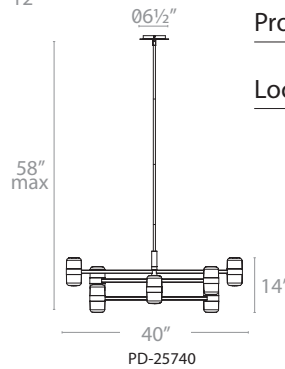

JAZZ – model: PD-257

LED Interior Pendants & Chandeliers

MODERN FORMS

Fixture Type:

Catalog Number:

Project: _____

Location: _____

PRODUCT DESCRIPTION

FEATURES

- CEC Title 24 Compliant
- ETL & cETL damp location listed
- No transformer or driver required
- Arms are adjustable
- Hang straight swivel
- Clear and frosted etched glass
- Full range dimming when used with compatible dimmers*
- 60,000 hour rated life
- Color Temp: 3000K
- CRI: 90

REPLACEMENT ROD

Part#	Length	Finish
RPL-ROD-IN12	12"	AL Brushed Aluminum/Clear Etched
RPL-ROD-IN06	6"	BR Brushed Brass/Smoke Etched

REPLACEMENT GLASS

Part#	Fixture
RPL-GLA-25724-04	
RPL-GLA-25724-03	PD-25740
RPL-GLA-25724-02	PD-25728
RPL-GLA-25724-01	

ORDER NUMBER

	Lights	Wattage	Voltage	LED Lumens	Delivered Lumens	Finish
PD-25728	6 lights	96.5W	120V	78000	7550	AL Brushed Aluminum/Clear etched
PD-25740	8 Lights	106W		104000	10250	BR Brushed Brass/Smoke etched