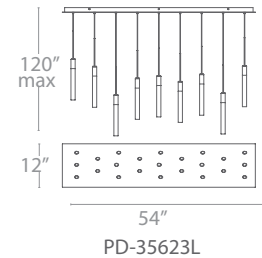

Fixture Type:

Catalog Number:

Project: _____

Location: _____