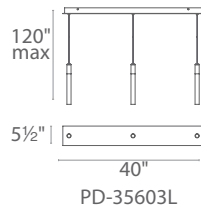

MAGIC – model: PD-356

LED Interior Pendants & Chandeliers