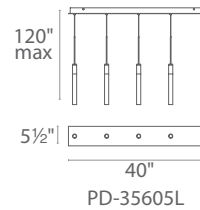

Fixture Type:

Catalog Number:

Project: _____

Location: _____