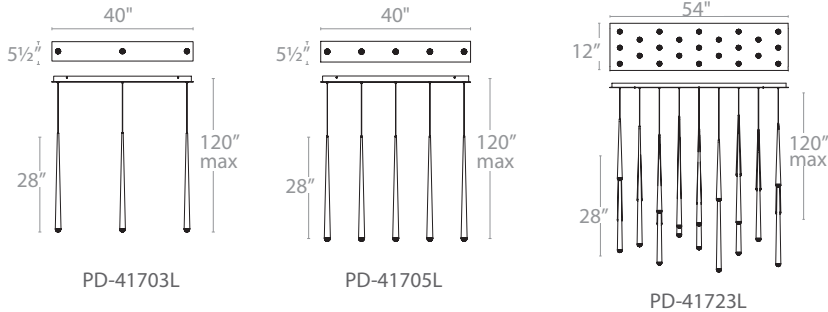

CASCADE – model: PD-417

LED Interior Chandeliers

Fixture Type:

Catalog Number:

Project: _____

Location: _____

PRODUCT DESCRIPTION

Inspired by a minimalist, industrial sensibility, cascading silhouettes spiral downward in various configurations. Exclusive hand cut clear crystal is crafted with unique hardware configurations for a brilliant shower of light. Multiple configurations available. Stunning polished nickel finish. Full range dimming.

FEATURES

- CEC Title 24 Compliant
- ETL & cETL damp location listed
- Hand cut clear crystal
- Driver located in standard 4" junction box
- Universal driver (120V-220V-277V)
- Full range dimming when used with compatible dimmers*
- 60,000 hour rated life
- Color Temp: 3500K
- CRI: 90

SPECIFICATIONS

Construction: Aluminum and K-2 Hand cut clear crystal

Light Source: High output LED.

Finish: Polished Nickel (PN)

Standards: ETL & cETL damp location listed. CEC Title 24.

ORDER NUMBER

	# of lights	Wattage	Voltage	LED Lumens	Delivered Lumens	Finish
PD-41703L	3 lights	23W		1380	1185	PN Polished Nickel 
PD-41705L	5 lights	38W	120V-277V	2300	1975	
PD-41723L	23 lights	173W		10575	9050	

Example: **PD-41705L-PN** As shown