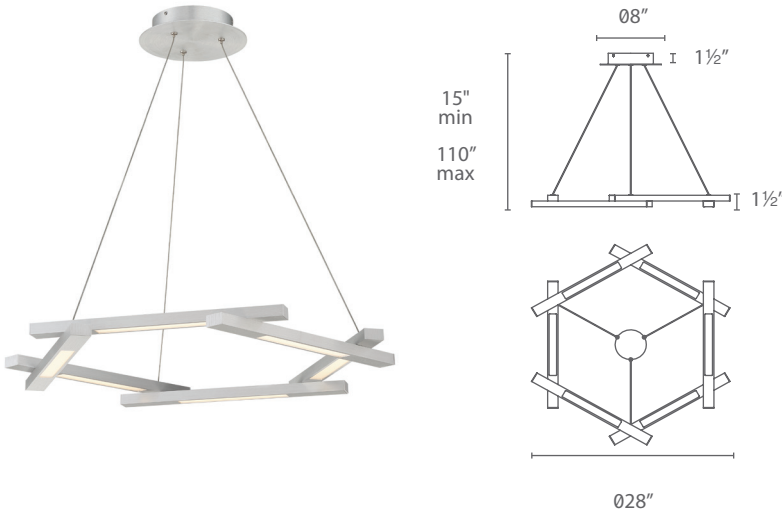

METRIC – model: PD-437

LED Interior Chandeliers

Fixture Type:

Catalog Number:

Project: _____

Location: _____

PRODUCT DESCRIPTION

Hexagonal shaped chandelier imbued with an array of six linear elements with robust down lighting for dining areas and lobbies in residential and hospitality locations. Aluminum construction aligned with unique precision designed for a layered look. Full range dimming. Brushed aluminum and brushed anodized black finishes offered. Also available in impressive 38" and 48" sizes.

FEATURES

- ETL & cETL damp location listed
- Aluminum construction
- Transformer located in canopy
- 277V option available (special order)
- Full range dimming when used with compatible dimmers*
- Downlight only
- 55,000 hour rated life
- Color Temp: 3000K
- CRI: 90

SPECIFICATIONS

Construction: Aluminum

Light Source: High output LED.

Finish: Brushed Aluminum (AL), Anodized Black (BK), Brushed Brass (BR)

Standards: ETL & cETL damp location listed.

ORDER NUMBER

	Length	Wattage	Voltage	LED Lumens	Delivered Lumens	Finish
PD-43728	28"	66W	120V	5400	1950	AL <i>Brushed Aluminum</i>  BK <i>Anodized Black</i>  BR <i>Brushed Brass</i> 

Catalog Number:

Project: _____

Location: _____

PD-43748

PRODUCT DESCRIPTION

Innovation comes to light with this unique pendant design. Minimalist styling reveals six linear aluminum constructed elements with functional down light that can be arranged to your specification. Each element reveals modular metal structures with articulated optical acrylic integrating LED technology for energy efficient illumination and superior color rendition. Dims down beautifully. 2 finishes. 3 sizes.