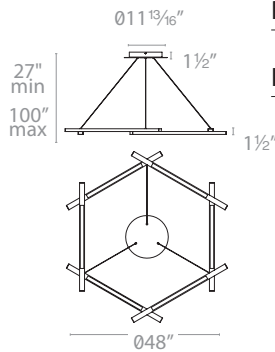

Fixture Type:

Catalog Number:

Project: _____

Location: _____

PD-43748

PRODUCT DESCRIPTION

Innovation comes to light with this unique pendant design. Minimalist styling reveals six linear aluminum constructed elements with functional down light that can be arranged to your specification. Each element reveals modular metal structures with articulated optical acrylic integrating LED technology for energy efficient illumination and superior color rendition. Dims down beautifully. 2 finishes. 3 sizes.

FEATURES

- ETL & cETL damp location listed
- Aluminum construction
- Transformer located in canopy
- 277V option available (special order)
- Full range dimming when used with compatible dimmers*
- Downlight only
- 55,000 hour rated life
- Color Temp: 3000K
- CRI: 90

SPECIFICATIONS

Construction: Aluminum

Light Source: High output LED.

Finish: Brushed Aluminum (AL), Anodized Black (BK), Brushed Brass (BR)

Standards: ETL & cETL damp location listed.

ORDER NUMBER

	Length	Wattage	Voltage	LED Lumens	Delivered Lumens	Finish
PD-43738	38"	97W		8100	2975	AL <i>Brushed Aluminum</i>
PD-43748	48"	136W	120V	10800	3950	BK <i>Anodized Black</i>
						BR <i>Brushed Brass</i>

Example: **PD-43738-AL**

For 277V special order add an "F" before the finish: **PD-43738F-BK**

modernforms.com
Phone (800) 526.2588
Fax (800) 526.2585

Headquarters/Eastern Distribution Center
44 Harbor Park Drive
Port Washington, NY 11050

Central Distribution Center
1600 Distribution Ct
Lithia Springs, GA 30122

Western Distribution Center
1750 Archibald Avenue
Ontario, CA 91760