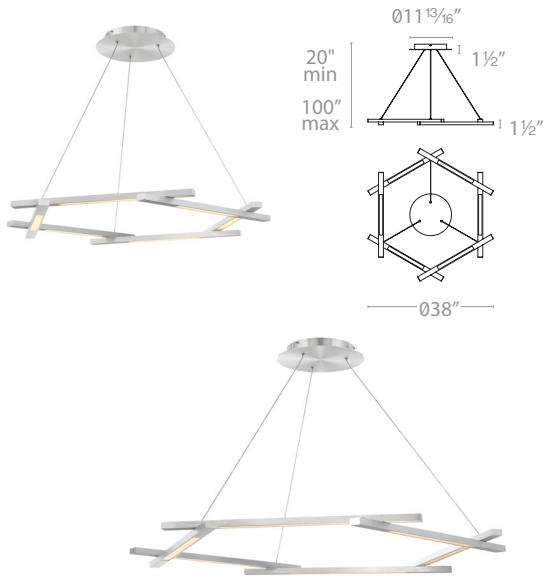

METRIC – model: PD-437

LED Interior Chandeliers

PD-43738