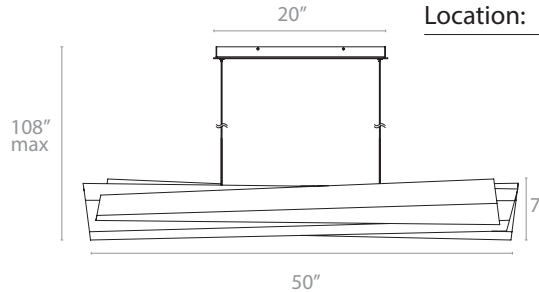

ABSTRACT – model: PD-447

LED Interior Pendants & Chandeliers

Fixture Type:

Catalog Number:

Project: _____

Location: _____

PRODUCT DESCRIPTION

Add drama to a space with this sculptural linear pendant. Illuminated with indirect light against the sculptural metal blades and supplemented with down light for a dimensional yet functional effect. 277 volt option available.

FEATURES

- ETL & cETL damp location listed
- Transformer located in canopy
- 277V option available (special order)
- Full range dimming when used with compatible dimmers*
- 65,000 hour rated life
- Color Temp: 3000K
- CRI: 90

SPECIFICATIONS

Construction: Aluminum

Light Source: High output LED.

Finish: Titanium (TT), White (WT)

Standards: ETL & cETL damp location listed.

ORDER NUMBER

	Wattage	Voltage	LED Lumens	Delivered Lumens	Finish	
PD-44750	61.5W	120V	1815	1575	WT White TT Titanium	

Example: **PD-44750-WT**

For 277V special order add an "F" before the finish: **PD-44750F-WT**

modernforms.com
Phone (800) 526.2588
Fax (800) 526.2585

Headquarters/Eastern Distribution Center
44 Harbor Park Drive
Port Washington, NY 11050

Central Distribution Center
1600 Distribution Ct
Lithia Springs, GA 30122

Western Distribution Center
1750 Archibald Avenue
Ontario, CA 91760