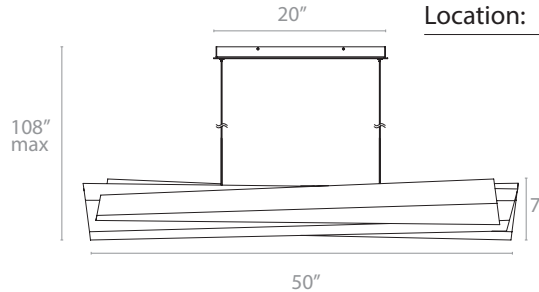

ABSTRACT – model: PD-447
LED Interior Pendants & Chandeliers

MODERN FORMS

Fixture Type:

Catalog Number:

Project: _____

Location: _____

PRODUCT DESCRIPTION

Delicate and powerful at the same time, Abstract features layers of finely finished aluminum for a sculptural look that's part Scandinavian, part modern art. High-performance LEDs are positioned precisely inside the folds for beautiful indirect illumination that complement the pendant's downlight.

FEATURES

- ETL & cETL damp location listed
- Transformer located in canopy
- 277V option available (special order)
- Full range dimming when used with compatible dimmers*
- 65,000 hour rated life
- Color Temp: 3000K
- CRI: 90

SPECIFICATIONS

Construction: Aluminum

Light Source: High output LED.

Finish: Titanium (TT), White (WT)

Standards: ETL & cETL damp location listed.

ORDER NUMBER

	Wattage	Voltage	LED Lumens	Delivered Lumens	Finish	
PD-44750	61.5W	120V	1815	1575	WT White TT Titanium	

Example: **PD-44750-WT**

For 277V special order add an "F" before the finish: **PD-44750F-WT**

modernforms.com
Phone (800) 526.2588
Fax (800) 526.2585

Headquarters/Eastern Distribution Center
44 Harbor Park Drive
Port Washington, NY 11050

Central Distribution Center
1600 Distribution Ct
Lithia Springs, GA 30122

Western Distribution Center
1750 Archibald Avenue
Ontario, CA 91760