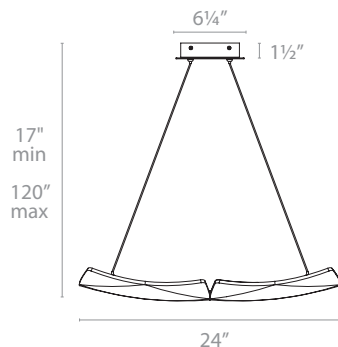

MAGIC CARPET – model: PD-467

LED Interior Pendants & Chandeliers

Fixture Type:

Catalog Number:

Project: _____

Location: _____

PRODUCT DESCRIPTION

An elegant luminaire in flight. Square elements aligned for a unique modular design interconnected in multiples for a dramatic pixilated effect. This pendant pairs well with the Quatrain wall sconce. Full range dimming.

FEATURES

- ETL & cETL damp location listed
- Up light only
- Driver located in canopy
- Universal driver (120V-220V-277V)
- Full range dimming when used with compatible dimmers*
- 65,000 hour rated life
- Color Temp: 3000K
- CRI: 90

SPECIFICATIONS

Construction: Aluminum

Light Source: High output LED.

Finish: Satin Nickel (SN)

Standards: ETL & cETL damp location listed.

ORDER NUMBER

	Wattage	Voltage	LED Lumens	Delivered Lumens	Finish
PD-46724	43.50W	120-277V	2905	2470	SN <i>Satin Nickel</i>

Example: **PD-46724-SN**

modernforms.com
Phone (800) 526.2588
Fax (800) 526.2585

Headquarters/Eastern Distribution Center
44 Harbor Park Drive
Port Washington, NY 11050

Central Distribution Center
1600 Distribution Ct
Lithia Springs, GA 30122

Western Distribution Center
1750 Archibald Avenue
Ontario, CA 91760