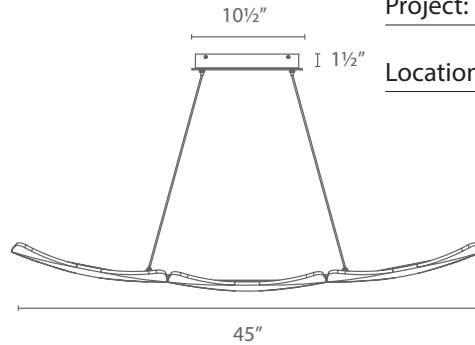

## LED Interior Pendants & Chandeliers

18"  
min  
120"  
max

Fixture Type:

Catalog Number:

Project: \_\_\_\_\_

Location: \_\_\_\_\_