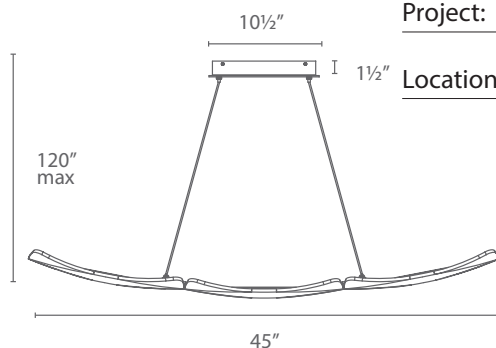

MAGIC CARPET – model: PD-467

LED Interior Pendants & Chandeliers

Fixture Type:

Catalog Number:

Project: _____

Location: _____

PRODUCT DESCRIPTION

An elegant luminaire in flight. Magic Carpet offers a curved aluminum profile in a stunning nickel plated finish. Illuminates upward without exposing the feeder cord. Also available as a 24" square chandelier.

FEATURES

- ETL & cETL damp location listed
- Up light only
- Driver located in canopy
- Universal driver (120V-220V-277V)
- Full range dimming when used with compatible dimmers*
- 65,000 hour rated life
- Color Temp: 3000K
- CRI: 90

SPECIFICATIONS

Construction: Aluminum

Light Source: High output LED.

Finish: Satin Nickel (SN)

Standards: ETL & cETL damp location listed.

ORDER NUMBER

	Wattage	Voltage	LED Lumens	Delivered Lumens	Finish
PD-46745	48W	120-277V	3835	3275	SN Satin Nickel

Example: **PD-46745-SN**

modernforms.com
Phone (800) 526.2588
Fax (800) 526.2585

Headquarters/Eastern Distribution Center
44 Harbor Park Drive
Port Washington, NY 11050

Central Distribution Center
1600 Distribution Ct
Lithia Springs, GA 30122

Western Distribution Center
1750 Archibald Avenue
Ontario, CA 91760