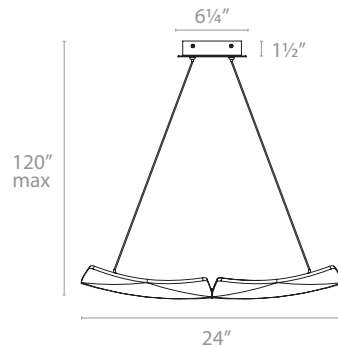

MAGIC CARPET – model: PD-467

LED Interior Pendants & Chandeliers

Fixture Type:

Catalog Number:

Project: _____

Location: _____

PRODUCT DESCRIPTION

An elegant luminaire in flight. Square elements aligned for a unique modular design interconnected in multiples for a dramatic pixilated effect. This pendant pairs well with the Quatrain wall sconce. Full range dimming.

SPECIFICATIONS

Construction: Aluminum

Light Source: High output LED.

Finish: Satin Nickel (SN)

Standards: ETL & cETL damp location listed.

ORDER NUMBER

	Wattage	Voltage	LED Lumens	Delivered Lumens	Finish
PD-46724	43.50W	120-277V	2905	2470	SN <i>Satin Nickel</i> 