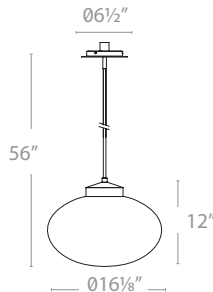

BRAZEN – model: PD-497

LED Interior Pendants

Fixture Type:

Catalog Number:

Project:

Location:

PRODUCT DESCRIPTION

Fine old world eastern European art glass craftsmanship techniques create these innovate pendant designs. Group these elements over a conference or dining table, or gang them together as a cluster to create stunning chandelier for larger spaces such as foyer or lobby. Illuminated with proprietary WAC LED technology.

FEATURES

- ETL & cETL damp location listed
- Exclusive art glass technique
- Driver located in standard 4" junction box
- Universal driver (120V-220V-277V)
- Full range dimming when used with compatible dimmers*
- 10' of wire included to extend pendant up to a total of 120", three 12" and one 6" down rods included (additional down rods available for purchase)
- 60,000 hour rated life
- Color Temp: 3000K
- CRI: 90

SPECIFICATIONS

Construction: Aluminum and Champagne/Smoke Art Glass

Light Source: High output LED.

Finish: Smoke Art Glass/BrushedNickel (SM/BN), Champagne Art Glass/Brushed Nickel (CA/BN)

Standards: ETL & cETL damp location listed.

Replacement Rod	Finish
RPL-ROD-IN06	6 inch
RPL-ROD-IN12	12 inch
	BNA Brushed Nickel

ORDER NUMBER

	Wattage	Voltage	LED Lumens	Delivered Lumens	Finish
PD-49712	12.50W	120V-277V	1150	375	SM/BN Smoke Art Glass/Brushed Nickel CA/BN Champagne Art Glass/Brushed Nickel

Example: **PD-49712-SM/BN** As shown

modernforms.com
Phone (800) 526.2588
Fax (800) 526.2585

Headquarters/Eastern Distribution Center
44 Harbor Park Drive
Port Washington, NY 11050

Central Distribution Center
1600 Distribution Ct
Lithia Springs, GA 30122

Western Distribution Center
1750 Archibald Avenue
Ontario, CA 91760