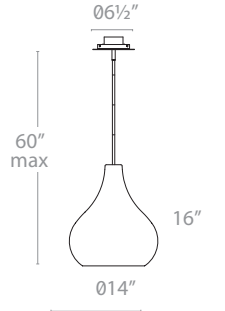

BRAZEN – model: PD-497

LED Interior Pendants

Fixture Type:

Catalog Number:

Project: _____

Location: _____

PRODUCT DESCRIPTION

Fine old world eastern European art glass craftsmanship techniques create these innovate pendant designs. Group these elements over a conference or dining table, or gang them together as a cluster to create stunning chandelier for larger spaces such as foyer or lobby. Illuminated with proprietary WAC LED technology.

FEATURES

- ETL & cETL damp location listed
- Exclusive art glass technique
- Driver located in standard 4" junction box
- Universal driver (120V-220V-277V)
- Full range dimming when used with compatible dimmers*
- 10' of wire included to extend pendant up to a total of 120", three 12" and one 6" down rods included (additional down rods available for purchase)
- 60,000 hour rated life
- Color Temp: 3000K
- CRI: 90

SPECIFICATIONS

Construction: Aluminum and Champagne/Smoke Art Glass

Light Source: High output LED.

Finish: Smoke Art Glass/BrushedNickel (SM/BN), Champagne Art Glass/Brushed Nickel (CA/BN)

Standards: ETL & cETL damp location listed.

Replacement Rod	Finish
RPL-ROD-IN06	6 inch
RPL-ROD-IN12	12 inch
	BNA <i>Brushed Nickel</i>

ORDER NUMBER

	Wattage	Voltage	LED Lumens	Delivered Lumens	Finish
PD-49716	11W	120V -277V	850	415	SM/BN <i>Smoke Art Glass/Brushed Nickel</i> CA/BN <i>Champagne Art Glass/Brushed Nickel</i>

Example: **PD-49716-SM/BN**

modernforms.com
Phone (800) 526.2588
Fax (800) 526.2585

Headquarters/Eastern Distribution Center
44 Harbor Park Drive
Port Washington, NY 11050

Central Distribution Center
1600 Distribution Ct
Lithia Springs, GA 30122

Western Distribution Center
1750 Archibald Avenue
Ontario, CA 91760