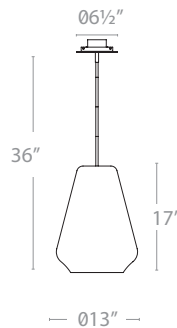

BRAZEN – model: PD-497

LED Interior Pendants

Fixture Type:

Catalog Number:

Project: _____

Location: _____

PRODUCT DESCRIPTION

Fine old world eastern European art glass craftsmanship techniques create these innovate pendant designs. Group these elements over a conference or dining table, or gang them together as a cluster to create stunning chandelier for larger spaces such as foyer or lobby. Illuminated with proprietary WAC LED technology.

FEATURES

- ETL & cETL damp location listed
- Exclusive art glass technique
- Driver located in standard 4" junction box
- Universal driver (120V-220V-277V)
- Full range dimming when used with compatible dimmers*
- 10' of wire included to extend pendant up to a total of 120", three 12" and one 6" down rods included (additional down rods available for purchase)
- 60,000 hour rated life
- Color Temp: 3000K
- CRI: 90

SPECIFICATIONS

Construction: Aluminum and Champagne/Smoke Art Glass

Light Source: High output LED.

Finish: Smoke Art Glass/Brushed Nickel (SM/BN), Champagne Art Glass/Brushed Nickel (CA/BN)

Standards: ETL & cETL damp location listed.

Replacement Rod	Finish
RPL-ROD-IN06	6 inch
RPL-ROD-IN12	12 inch
BNA <i>Brushed Nickel</i>	

ORDER NUMBER

	Wattage	Voltage	LED Lumens	Delivered Lumens	Finish
PD-49717	15W	120V -277V	1200	460	SM/BN <i>Smoke Art Glass/Brushed Nickel</i> CA/BN <i>Champagne Art Glass/Brushed Nickel</i>

Example: **PD-49717-CA/BN**

modernforms.com
Phone (800) 526.2588
Fax (800) 526.2585

Headquarters/Eastern Distribution Center
44 Harbor Park Drive
Port Washington, NY 11050

Central Distribution Center
1600 Distribution Ct
Lithia Springs, GA 30122

Western Distribution Center
1750 Archibald Avenue
Ontario, CA 91760