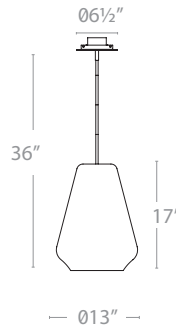

BRAZEN – model: PD-497

LED Interior Pendants

MODERN FORMS

Fixture Type:

Catalog Number:

Project:

Location:

PRODUCT DESCRIPTION

Using traditional European glass-blowing techniques and integrated LEDs, Brazen fuses classic form and cutting-edge technology into a dramatic statement in these oversized mouth-blown art glass pendants. Suspend one over the dining room table, kitchen counter or living room display, or create a chandelier in your lobby or foyer with several hung at different lengths.

FEATURES

- ETL & cETL damp location listed
- Exclusive art glass technique
- Driver located in standard 4" junction box
- Universal driver (120V-220V-277V)
- Full range dimming when used with compatible dimmers*
- 10' of wire included to extend pendant up to a total of 120", three 12" and one 6" down rods included (additional down rods available for purchase)
- 60,000 hour rated life
- Color Temp: 3000K
- CRI: 90

SPECIFICATIONS

Construction: Aluminum and Champagne/Smoke Art Glass

Light Source: High output LED.

Finish: Smoke Art Glass/Brushed Nickel (SM/BN), Champagne Art Glass/Brushed Nickel (CA/BN)

Standards: ETL & cETL damp location listed.

Replacement Rod	Finish
RPL-ROD-IN06	6 inch
RPL-ROD-IN12	12 inch
	BNA Brushed Nickel

ORDER NUMBER

	Wattage	Voltage	LED Lumens	Delivered Lumens	Finish
PD-49717	15W	120V -277V	1200	460	SM/BN Smoke Art Glass/Brushed Nickel CA/BN Champagne Art Glass/Brushed Nickel

Example: **PD-49717-CA/BN**

modernforms.com
Phone (800) 526.2588
Fax (800) 526.2585

Headquarters/Eastern Distribution Center
44 Harbor Park Drive
Port Washington, NY 11050

Central Distribution Center
1600 Distribution Ct
Lithia Springs, GA 30122

Western Distribution Center
1750 Archibald Avenue
Ontario, CA 91760