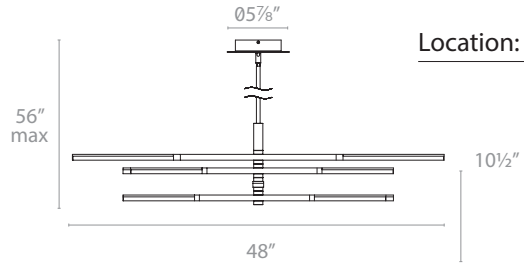

STACKED – model: PD-507

LED Interior Chandeliers

Fixture Type:

Catalog Number:

Project: _____

Location: _____

PRODUCT DESCRIPTION

Engineered with the sophisticated industrial feel of high tech helicopter rotors, each arm adjusts up or down with advanced LEDs. A complex aerodynamic structural design made simple with advanced technology, allowing varying configurations. Available in brushed aluminum and anodized black finishes. Perfect for commercial, hospitality and residential environments.

FEATURES

- ETL & cETL damp location listed
- Rotatable arms & articulating lights adjust 360° for up or down or around light
- Adjustable light source
- Driver located in canopy
- Hang straight swivel
- Universal driver (120V-220V-277V)
- 10' of wire included to extend pendant up to a total of 120', three 12" and one 6" down rods included (additional down rods available for purchase)
- Full range dimming when used with compatible dimmers*
- 60,000 hour rated life
- Color Temp: 3000K
- CRI: 90

ORDER NUMBER

	Wattage	Voltage	LED Lumens	Delivered Lumens	Finish
PD-50748	38W	120-277V	4795	2200	AL <i>Brushed Aluminum</i> BK <i>Anodized Black</i> BR <i>Brushed Brass</i>

Example: **PD-50748-BK**

SPECIFICATIONS

Construction: Aluminum and Silicon Diffuser

Light Source: High output LED.

Finish: Brushed Aluminum (AL), Anodized Black (BK), Brushed Brass (BR)

Standards: ETL & cETL damp location listed.

REPLACEMENT ROD

Model	Length	Finish
RPL-ROD-IN06-AL	6"	<i>Brushed Aluminum</i>
RPL-ROD-IN12-AL	12"	<i>Brushed Aluminum</i>
RPL-ROD-IN06-BK	6"	<i>Anodized Black</i>
RPL-ROD-IN12-BK	12"	<i>Anodized Black</i>
RPL-ROD-IN06-BR	6"	<i>Brushed Brass</i>
RPL-ROD-IN12-BR	12"	<i>Brushed Brass</i>

modernforms.com
Phone (800) 526.2588
Fax (800) 526.2585

Headquarters/Eastern Distribution Center
44 Harbor Park Drive
Port Washington, NY 11050

Central Distribution Center
1600 Distribution Ct
Lithia Springs, GA 30122

Western Distribution Center
1750 Archibald Avenue
Ontario, CA 91760