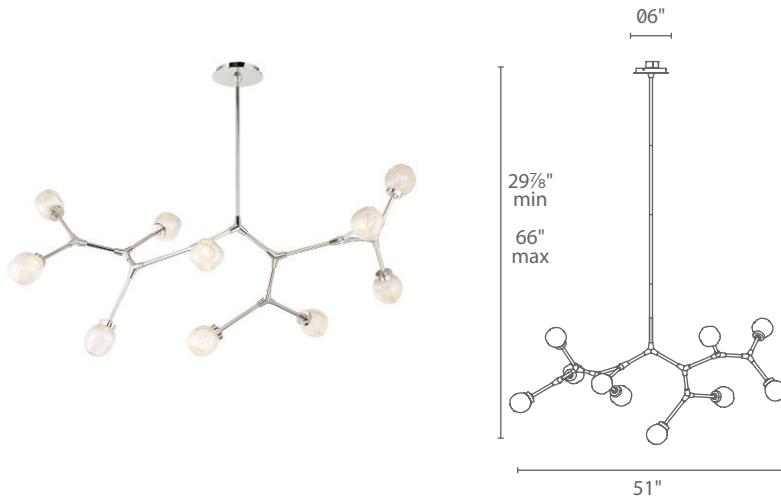

CATALYST – model: PD-537

LED Interior Pendants & Chandeliers

MODERN FORMS

Fixture Type:

Catalog Number:

Project: _____

Location: _____

PRODUCT DESCRIPTION

Make a bold, breathtaking design statement with extraordinary works of art created in free form. Mounted individually or grouped to create larger chandeliers for ballrooms, lobbies and large living areas. This luxurious, modern adjustable luminaire in polished nickel is offered in three sizes.

FEATURES

- Adjust at joints to customize look
- ETL & cETL damp location listed
- Driver located in standard 4" junction box
- Arms are adjustable
- Exclusive mouth blown free formed art glass
- Universal driver (120V-220V-277V)
- Full range dimming when used with compatible dimmers*
- 50,000 hour rated life
- Color Temp: 3000K
- CRI: 90

SPECIFICATIONS

Construction: Aluminum and Clear oblong glass

Light Source: High output LED.

Finish: Polished Nickel (PN)

Standards: ETL & cETL damp location listed.

REPLACEMENT ROD

Part#	Length	Finish
RPL-ROD-IN12	12"	PN Polish Nickel
RPL-ROD-IN06	6"	

REPLACEMENT GLASS

Part#	Fixture
RPL-GLA-53728-01	PD-53751

ORDER NUMBER

Model	Wattage	Voltage	LED Lumens	Delivered Lumens	Finish
PD-53751	18.5W	120-277V	1200	1075	PN Polished Nickel

Example: **PD-53751-PN**

modernforms.com
Phone (800) 526.2588
Fax (800) 526.2585

Headquarters/Eastern Distribution Center
44 Harbor Park Drive
Port Washington, NY 11050

Central Distribution Center
1600 Distribution Ct
Lithia Springs, GA 30122

Western Distribution Center
1750 Archibald Avenue
Ontario, CA 91760