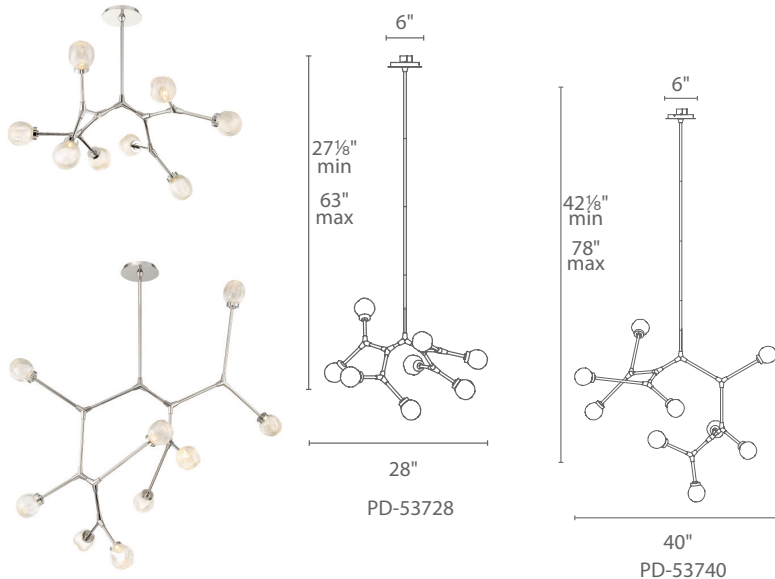

CATALYST – model: PD-537

LED Interior Pendants & Chandeliers

MODERN FORMS

Fixture Type:

Catalog Number:

Project: _____

Location: _____

PRODUCT DESCRIPTION

SPECIFICATIONS

Construction: Aluminum and Clear oblong glass

Light Source: High output LED.

Finish: Polished Nickel (PN)

Standards: ETL & cETL damp location listed.

REPLACEMENT RODS

Part#	Length	Finish
RPL-ROD-IN12	12"	PN Polished Nickel
RPL-ROD-IN06	6"	

SPECIFICATIONS

Construction: Aluminum and Clear oblong glass

Light Source: High output LED.

Finish: Polished Nickel (PN)

Standards: ETL & cETL damp location listed.

REPLACEMENT ROD

Part#	Length	Finish
RPL-ROD-IN12	12"	PN Polish Nickel
RPL-ROD-IN06	6"	

REPLACEMENT GLASS

Part#	Fixture
RPL-GLA-53728-01	PD-53751

ORDER NUMBER

Model	Wattage	Voltage	LED Lumens	Delivered Lumens	Finish
PD-53751	18.5W	120-277V	1200	1075	PN Polished Nickel 

Example: **PD-53751-PN**