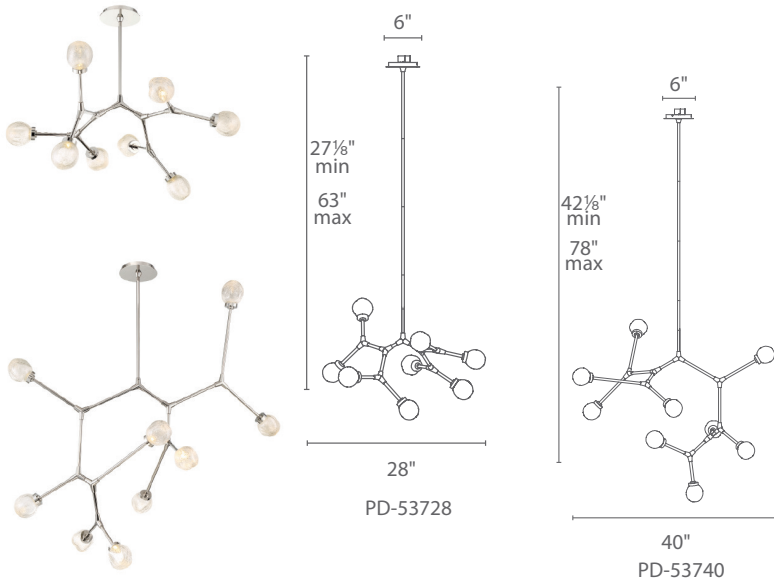

CATALYST – model: PD-537

LED Interior Pendants & Chandeliers

MODERN FORMS

Fixture Type:

Catalog Number:

Project:

Location:

PRODUCT DESCRIPTION

FEATURES

- Adjust at joints to customize look
- ETL & cETL damp location listed
- Driver located in standard 4" junction box
- Arms are adjustable
- Exclusive mouth blown free formed art glass
- Universal driver (120V-220V-277V)
- Full range dimming when used with compatible dimmers*
- 50,000 hour rated life
- Color Temp: 3000K
- CRI: 90

SPECIFICATIONS

Construction: Aluminum and Clear oblong glass

Light Source: High output LED.

Finish: Polished Nickel (PN)

Standards: ETL & cETL damp location listed.

REPLACEMENT RODS

Part#	Length	Finish
RPL-ROD-IN12	12"	PN Polished Nickel
RPL-ROD-IN06	6"	PN Polished Nickel

REPLACEMENT GLASS

Part#	Fixture
RPL-GLA-53740	PD-53728-01
RPL-GLA-53728	

ORDER NUMBER

	Wattage	Voltage	LED Lumens	Delivered Lumens	Finish
PD-53728	8 Lights 15W	120-277V	795	725	PN Polished Nickel 
PD-53740	9 Lights 17W		1107	925	