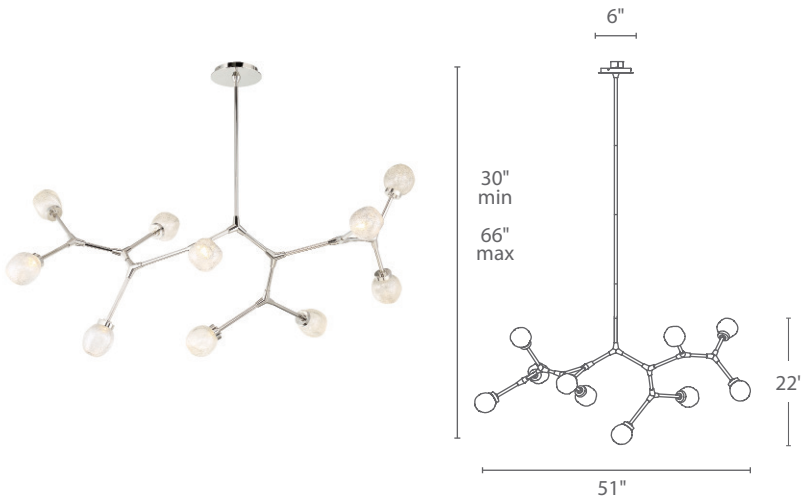

CATALYST – model: PD-537

LED Interior Pendants & Chandeliers

MODERN FORMS

Fixture Type:

Catalog Number:

Project: _____

Location: _____

PRODUCT DESCRIPTION

Make a bold, breathtaking design statement with extraordinary works of art created in free form. Mounted individually or grouped to create larger chandeliers for ballrooms, lobbies and large living areas. This luxurious, modern adjustable luminaire in polished nickel is offered in three sizes.

FEATURES

- Adjust at joints to customize look
- ETL & cETL damp location listed
- Driver located in standard 4" junction box
- Arms are adjustable
- Exclusive mouth blown free formed art glass
- Universal driver (120V-220V-277V)
- Full range dimming when used with compatible dimmers*
- 50,000 hour rated life
- Color Temp: 3000K
- CRI: 90

SPECIFICATIONS

Construction: Aluminum and Clear oblong glass

Light Source: High output LED.

Finish: Polished Nickel (PN)

Standards: ETL & cETL damp location listed.

REPLACEMENT ROD

Part#	Length	Finish
RPL-ROD-IN12	12"	PN Polish Nickel
RPL-ROD-IN06	6"	

REPLACEMENT GLASS

Part#	Fixture
RPL-GLA-55751	PD-53751

ORDER NUMBER

Model	Wattage	Voltage	LED Lumens	Delivered Lumens	Finish
PD-53751	18.5W	120-277V	1200	1075	PN Polished Nickel

Example: **PD-53751-PN**

modernforms.com
Phone (800) 526.2588
Fax (800) 526.2585

Headquarters/Eastern Distribution Center
44 Harbor Park Drive
Port Washington, NY 11050

Central Distribution Center
1600 Distribution Ct
Lithia Springs, GA 30122

Western Distribution Center
1750 Archibald Avenue
Ontario, CA 91760