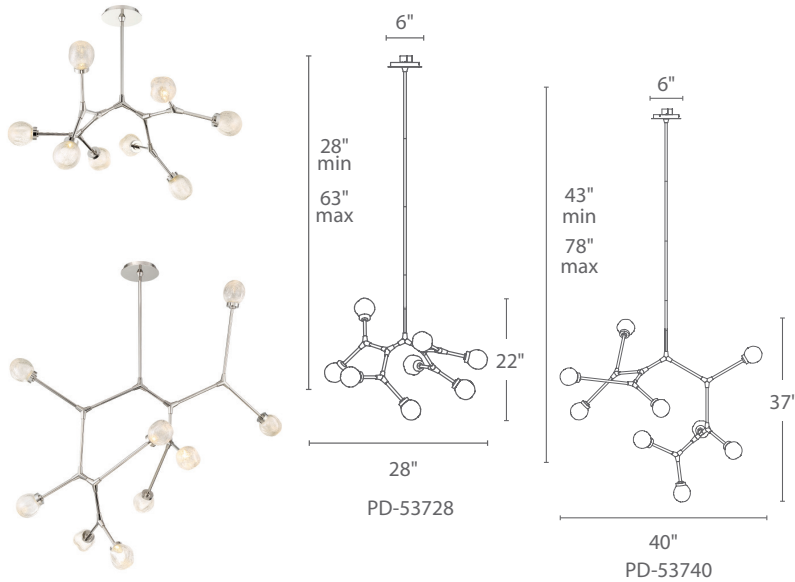

CATALYST – model: PD-537

LED Interior Pendants & Chandeliers

MODERN FORMS

Fixture Type:

Catalog Number:

Project:

Location:

PRODUCT DESCRIPTION

Make a bold, breathtaking design statement with extraordinary works of art created in free form. Mounted individually or grouped to create larger chandeliers for ballrooms, lobbies and large living areas. This luxurious, modern adjustable luminaire in polished nickel is offered in three sizes with 8 light, 9 light, 10 light configurations.

FEATURES

- Adjust at joints to customize look
- ETL & cETL damp location listed
- Driver located in standard 4" junction box
- Arms are adjustable
- Exclusive mouth blown free formed art glass
- Universal driver (120V-220V-277V)
- Full range dimming when used with compatible dimmers*
- 50,000 hour rated life
- Color Temp: 3000K
- CRI: 90

SPECIFICATIONS

Construction: Aluminum and Clear oblong glass

Light Source: High output LED.

Finish: Polished Nickel (PN)

Standards: ETL & cETL damp location listed.

REPLACEMENT RODS

Part#	Length	Finish
RPL-ROD-IN12	12"	PN Polished Nickel
RPL-ROD-IN06	6"	

REPLACEMENT GLASS

Part#	Fixture
RPL-GLA-53740	PD-53728-01
RPL-GLA-53728	

ORDER NUMBER

		Wattage	Voltage	LED Lumens	Delivered Lumens	Finish
PD-53728	8 Lights	15W	120-277V	795	725	PN Polished Nickel
PD-53740	9 Lights	17W		1107	925	

Example: **PD-53728-PN**

modernforms.com
Phone (800) 526.2588
Fax (800) 526.2585

Headquarters/Eastern Distribution Center
44 Harbor Park Drive
Port Washington, NY 11050

Central Distribution Center
1600 Distribution Ct
Lithia Springs, GA 30122

Western Distribution Center
1750 Archibald Avenue
Ontario, CA 91760