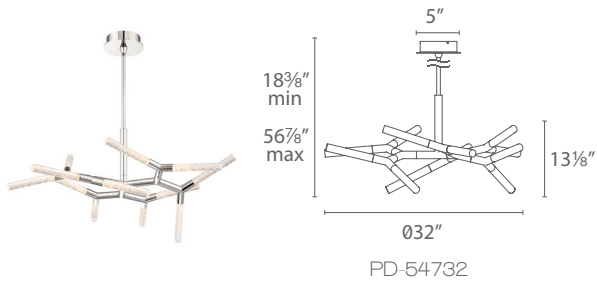

KRYPTONITE – model: PD-547

LED Interior Pendants & Chandeliers

Fixture Type:

Catalog Number:

Project: _____

Location: _____

PRODUCT DESCRIPTION

An elaborate modern array of wands crowned with crystals illuminated by LEDs. Slim low profile adjustable elemental cylindrical designs for modern vignettes created in free form. This chandelier can stand alone or ganged together in multiples. Full range dimming.

FEATURES

- Adjust at joints to customize look
- ETL & cETL damp location listed
- Cylindrical crystalized art glass
- Rotatable arms
- Driver located in canopy
- Universal driver (120V-220V-277V)
- Full range dimming when used with compatible dimmers*
- 50,000 hour rated life
- Color Temp: 3000K
- CRI: 90

SPECIFICATIONS

Construction: Aluminum and Clear Piastra glass

Light Source: High output LED.

Finish: Polished Nickel/Noodle Glass (PN)

Standards: ETL & cETL damp location listed.

REPLACEMENT ROD

Model	Length	Finish
RPL-ROD-IN06-NI	6"	Polished Nickel
RPL-ROD-IN12-NI	12"	Polished Nickel

REPLACEMENT GLASS

Model
RPL-GLA-54732

ORDER NUMBER

	Wattage	Voltage	LED Lumens	Delivered Lumens	Minimum suspensions	Finish
PD-54732	32"	31W	1195	965	18 3/8"	PN Polished Nickel/ Noodle Glass 
PD-54765	65"	46W	1780	1245	18 3/8"	