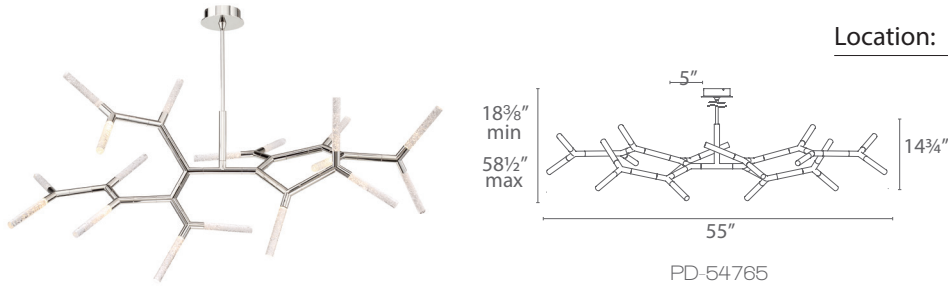

KRYPTONITE – model: PD-547

LED Interior Pendants & Chandeliers

Fixture Type:

Catalog Number:

Project: _____

Location: _____

PRODUCT DESCRIPTION

An elaborate modern array of wands crowned with crystals illuminated by LEDs. Slim low profile adjustable elemental cylindrical designs for modern vignettes created in free form. This chandelier can stand alone or ganged together in multiples. Full range dimming.

FEATURES

- Adjust at joints to customize look
- ETL & cETL damp location listed
- Cylindrical crystalized art glass
- Rotatable arms
- Driver located in canopy
- Universal driver (120V-220V-277V)
- Full range dimming when used with compatible dimmers*
- 50,000 hour rated life
- Color Temp: 3000K
- CRI: 90

SPECIFICATIONS

Construction: Aluminum and Clear Piastra glass

Light Source: High output LED.

Finish: Polished Nickel/Noodle Glass (PN)

Standards: ETL & cETL damp location listed.

REPLACEMENT ROD

Model	Length	Finish
RPL-ROD-IN06-NI	6"	Polished Nickel
RPL-ROD-IN12-NI	12"	Polished Nickel

REPLACEMENT GLASS

Model
RPL-GLA-54732

ORDER NUMBER

	Wattage	Voltage	LED Lumens	Delivered Lumens	Minimum suspensions	Finish
PD-54732	32"	31W	1195	965	18 3/8"	PN Polished Nickel/ Noodle Glass 
PD-54765	65"	46W	1780	1245	18 3/8"	