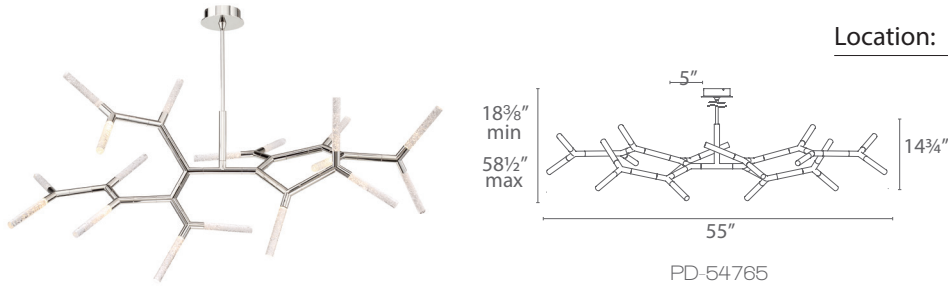

KRYPTONITE – model: PD-547

LED Interior Pendants & Chandeliers

Fixture Type:

Catalog Number:

Project: _____

Location: _____

PRODUCT DESCRIPTION

An elaborate modern array of wands crowned with crystals illuminated by LEDs. Slim low profile adjustable elemental cylindrical designs for modern vignettes created in free form. This chandelier can stand alone or ganged together in multiples. Full range dimming.

FEATURES

- Adjust at joints to customize look
- ETL & cETL damp location listed
- Cylindrical crystalized art glass
- Rotatable arms
- Driver located in canopy
- Universal driver (120V-220V-277V)
- Full range dimming when used with compatible dimmers*
- 50,000 hour rated life
- Color Temp: 3000K
- CRI: 90

SPECIFICATIONS

Construction: Aluminum and Clear Piastra glass

Light Source: High output LED.

Finish: Polished Nickel/Noodle Glass (PN)

Standards: ETL & cETL damp location listed.

REPLACEMENT ROD

Model	Length	Finish
RPL-ROD-IN06-NI	6"	Polished Nickel
RPL-ROD-IN12-NI	12"	Polished Nickel

REPLACEMENT GLASS

Model
RPL-GLA-54732

ORDER NUMBER

	Wattage	Voltage	LED Lumens	Delivered Lumens	Minimum suspensions	Finish
PD-54732	32"	31W	1195	965	18 3/8"	PN Polished Nickel/ Noodle Glass 
PD-54765	55"	46W	1780	1245	18 3/8"	