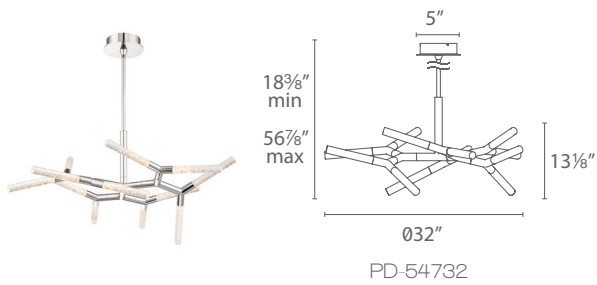

KRYPTONITE – model: PD-547

LED Interior Pendants & Chandeliers

Fixture Type:

Catalog Number:

Project: _____

Location: _____

PRODUCT DESCRIPTION

An elaborate modern array of wands crowned with crystals illuminated by LEDs. Slim low profile adjustable elemental cylindrical designs for modern vignettes created in free form. This chandelier can stand alone or ganged together in multiples. Full range dimming.

FEATURES

- Adjust at joints to customize look
- ETL & cETL damp location listed
- Cylindrical crystalized art glass
- Rotatable arms
- Driver located in canopy
- Universal driver (120V-220V-277V)
- Full range dimming when used with compatible dimmers*
- 50,000 hour rated life
- Color Temp: 3000K
- CRI: 90

SPECIFICATIONS

Construction: Aluminum and Clear Piastra glass

Light Source: High output LED.

Finish: Polished Nickel/Noodle Glass (PN)

Standards: ETL & cETL damp location listed.

REPLACEMENT ROD

Model	Length	Finish
RPL-ROD-IN06-NI	6"	Polished Nickel
RPL-ROD-IN12-NI	12"	Polished Nickel

REPLACEMENT GLASS

Model
RPL-GLA-54732

ORDER NUMBER

	Wattage	Voltage	LED Lumens	Delivered Lumens	Minimum suspensions	Finish
PD-54732	32"	31W	1195	965	18 3/8"	PN Polished Nickel/ Noodle Glass 
PD-54765	55"	46W	1780	1245	18 3/8"	