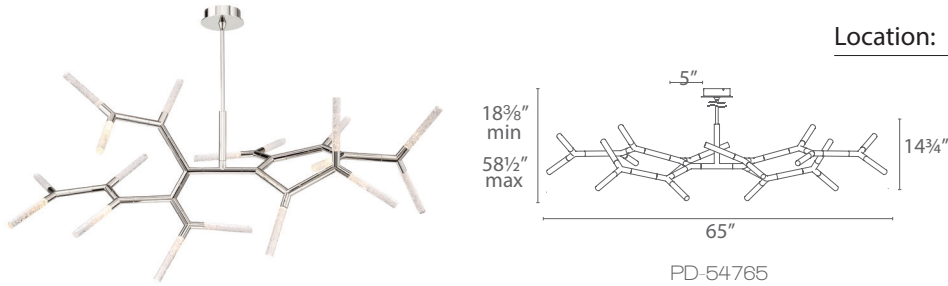

KRYPTONITE – model: PD-547

LED Interior Pendants & Chandeliers

Fixture Type:

Catalog Number:

Project: _____

Location: _____

PRODUCT DESCRIPTION

An elaborate modern array of wands crowned with crystals illuminated by LEDs. Slim low profile adjustable elemental cylindrical designs for modern vignettes created in free form. This chandelier can stand alone or ganged together in multiples. Full range dimming.

FEATURES

- Adjust at joints to customize look
- ETL & cETL damp location listed
- Cylindrical crystalized art glass
- Rotatable arms
- Driver located in canopy
- Universal driver (120V-220V-277V)
- Full range dimming when used with compatible dimmers*
- 50,000 hour rated life
- Color Temp: 3000K
- CRI: 90

SPECIFICATIONS

Construction: Aluminum and Clear Piastra glass

Light Source: High output LED.

Finish: Polished Nickel/Noodle Glass (PN)

Standards: ETL & cETL damp location listed.

REPLACEMENT ROD

Model	Length	Finish
RPL-ROD-IN06-NI	6"	Polished Nickel
RPL-ROD-IN12-NI	12"	Polished Nickel