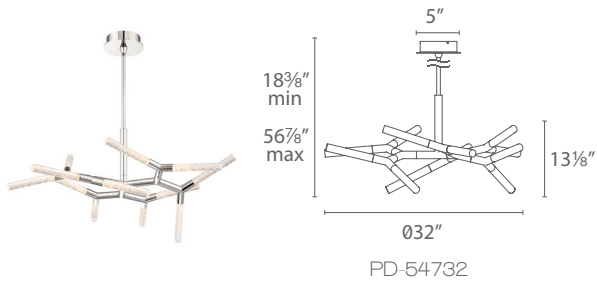

KRYPTONITE – model: PD-547

LED Interior Pendants & Chandeliers

Fixture Type:

Catalog Number:

Project: _____

Location: _____

PRODUCT DESCRIPTION

An elaborate modern array of wands crowned with crystals illuminated by LEDs. Slim low profile adjustable elemental cylindrical designs for modern vignettes created in free form. This chandelier can stand alone or ganged together in multiples. Full range dimming.

FEATURES

- Adjust at joints to customize look
- ETL & cETL damp location listed
- Cylindrical crystalized art glass
- Rotatable arms
- Driver located in canopy
- Universal driver (120V-220V-277V)
- Full range dimming when used with compatible dimmers*
- 50,000 hour rated life
- Color Temp: 3000K
- CRI: 90

SPECIFICATIONS

Construction: Aluminum and Clear Piastra glass

Light Source: High output LED.

Finish: Polished Nickel/Noodle Glass (PN)

Standards: ETL & cETL damp location listed.

REPLACEMENT ROD

Model	Length	Finish
RPL-ROD-IN06-NI	6"	Polished Nickel
RPL-ROD-IN12-NI	12"	Polished Nickel