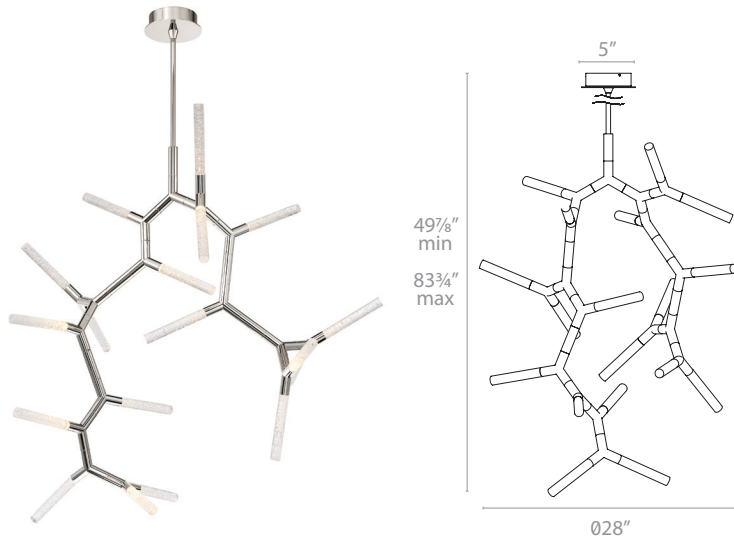

KRYPTONITE – model: PD-547

LED Interior Pendants & Chandeliers

Fixture Type:

Catalog Number:

Project: _____

Location: _____

PRODUCT DESCRIPTION

An elaborate modern array of wands crowned with crystals illuminated by LEDs. Slim low profile adjustable elemental cylindrical designs for modern vignettes created in free form. This chandelier can stand alone or ganged together in multiples. Full range dimming.

FEATURES

- Adjust at joints to customize look
- ETL & cETL damp location listed
- Driver located in canopy
- Arms are adjustable
- Cylindrical crystalized art glass
- Universal driver (120V-220V-277V)
- Full range dimming when used with compatible dimmers*
- 50,000 hour rated life
- Color Temp: 3000K
- CRI: 90

SPECIFICATIONS

Construction: Aluminum and Clear Piastra glass

Light Source: High output LED.

Finish: Polished Nickel/Noodle Glass (PN)

Standards: ETL & cETL damp location listed.

REPLACEMENT ROD

Model	Length	Finish
RPL-ROD-IN06-NI	6"	Polished Nickel
RPL-ROD-IN12-NI	12"	Polished Nickel

REPLACEMENT GLASS

Model
RPL-GLA-54732

ORDER NUMBER

	Wattage	Voltage	LED Lumens	Delivered Lumens	Minimum suspensions	Finish	
PD-54728	28"	46W	120V-277V	1780	1245	49 7/8"	PN <i>Polished Nickel / Noodle Glass</i>

Example: **PD-54728-PN**

modernforms.com
Phone (800) 526.2588
Fax (800) 526.2585

Headquarters/Eastern Distribution Center
44 Harbor Park Drive
Port Washington, NY 11050

Central Distribution Center
1600 Distribution Ct
Lithia Springs, GA 30122

Western Distribution Center
1750 Archibald Avenue
Ontario, CA 91760