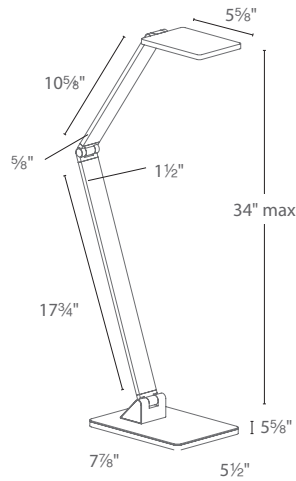

BOXIE – model: TL-1210

LED Table Lamp

Fixture Type:

Catalog Number:

Project: _____

Location: _____

PRODUCT DESCRIPTION

Minimalism as an art form. This modern task light adjusts smoothly and easily with grace and sophistication while integrating an LED module and movable arm. Dimming is easy with a fingertip touch dimmer. Perfect for reading and other task applications. Three stunning finishes available.

SPECIFICATIONS

- Construction:** Aluminum
- Light Source:** High output LED.
- Finish:** Brushed Aluminum (AL), Black (BK), Ferrari Red (FR)
- Standards:** ETL & cETL listed.

FEATURES

- Damp location listed
- Fingertip touch dimming
- Driver located at the plug
- 80,000 hour rated life
- Color Temp: 3000K
- CRI: 85