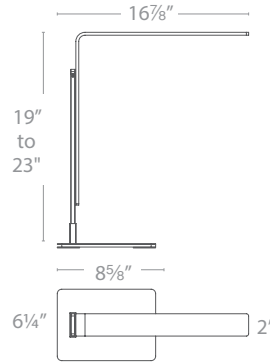

LINEAR – model: TL-1810

LED Task

Fixture Type:

Catalog Number:

Project: _____

Location: _____

PRODUCT DESCRIPTION

An adjustable, chic and architectural portable design, offered in either a table or floor lamp. Simple one hand operation slides lamp upward and downward. Designed for various residential, commercial and hospitality application. Robust illumination and durable construction. Two finishes available.

FEATURES

- ETL & cETL damp location listed
- CEC Title 20 Compliant
- Fingertip touch dimming
- Height adjustable
- Universal voltage (120V-220V)
- Driver located at the plug
- 80,000 hour rated life
- Color Temp: 3000K
- CRI: 85

SPECIFICATIONS

Construction: Aluminum

Light Source: High output LED.

Finish: Brushed Aluminum (AL), Anodized Black (BK)

Standards: ETL & cETL damp location listed. CEC Title 20.

ORDER NUMBER

	Wattage	Voltage	LED Lumens	Delivered Lumens	Finish
TL-1810	12W	120-277V	1060	890	AL <i>Brushed Aluminum</i> BK <i>Anodized Black</i> 