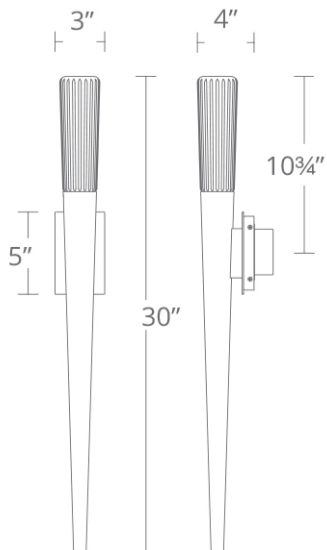

SCEPTER Interior Sconces

WS-10830

MODERN FORMS

Fixture Type: _____

Catalog Number: _____

Project: _____

Location: _____

PRODUCT DESCRIPTION

A majestic addition to our collection, Scepter is finished in aged brass for a toned-down take on the luxe décor trend. A solid crown of V-cut seeded crystal is affixed to the top for a glamorous refraction, creating a beautiful play of light and shadow on the wall. Meanwhile, the hidden downward-illuminating LED module provides plenty of ambience and enough illumination for spatial orientation in low light areas.

FEATURES

- Ultra-bright lumen output from downlight
- **Universal Driver** (120V-220V-277V) located in 2" junction box
- Optional conversion plate included for 4" junction box
- Dimmer: ELV
- ADA Compliant
- Color Temperature: 3500K
- CRI: 90
- Rated Life: 50,000 hours

SPECIFICATIONS

Construction: V-cut K5 crystal

Light Source: High output LED

Finish: Aged Brass

Standards: ETL & cETL listed

REPLACEMENT GLASS

Part#	Fixture
RPL-GLA-10830	WS-10830

ORDER NUMBER

Model	Wattage	Voltage	LED Lumens	Delivered Lumens	Finish	
WS-10830	30"	9W	120V-277V	617	456	AB Aged Brass

Example: **WS-10830-AB**

modernforms.com
Phone (866) 810.6615
Fax (800) 526.2585

Headquarters/Eastern Distribution Center
44 Harbor Park Drive
Port Washington, NY 11050

Central Distribution Center
1600 Distribution Ct
Lithia Springs, GA 30122

Western Distribution Center
1750 Archibald Avenue
Ontario, CA 91760