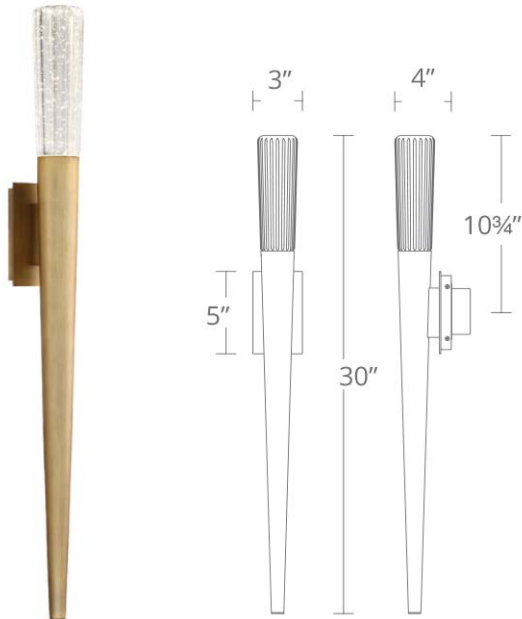

SCEPTER Interior Sconces

WS-10830

MODERN FORMS

Fixture Type:

Catalog Number:

Project:

Location:

PRODUCT DESCRIPTION

A majestic addition to our collection, Scepter is finished in aged brass for a toned-down take on the luxe décor trend. A solid crown of V-cut seeded crystal is affixed to the top for a glamorous refraction, creating a beautiful play of light and shadow on the wall. Meanwhile, the hidden downward-illuminating LED module provides plenty of ambience and enough illumination for spatial orientation in low light areas.

SPECIFICATIONS

- Construction:** V-cut K5 crystal
- Light Source:** High output LED
- Finish:** Aged Brass
- Standards:** ETL & cETL listed

FEATURES

- Ultra-bright lumen output from downlight
- **Universal Driver** (120V-220V-277V) located in 2" junction box
- Optional conversion plate included for 4" junction box
- Dimmer: ELV
- ADA Compliant
- Color Temperature: 3500K
- CRI: 90
- Rated Life: 50,000 hours

ORDER NUMBER

Model	Wattage	Voltage	LED Lumens	Delivered Lumens	Finish	
WS-10830	30"	9W	120V-277V	617	456	AB <i>Aged Brass</i>

Example: **WS-10830-AB**

modernforms.com
Phone (866) 810.6615
Fax (800) 526.2585