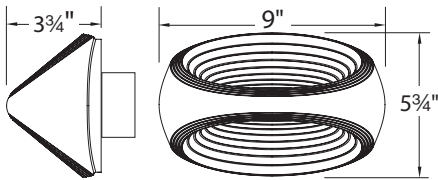

RHYTHM – model: WS-11109-WT

LED Wall Sconces

MODERN FORMS

Fixture Type:

Catalog Number:

Project: _____

Location: _____

PRODUCT DESCRIPTION

SPECIFICATIONS

Construction: Lost wax aluminum

Light Source: High output LED

Dimming: Dims to 10% with an electronic low voltage (ELV) dimmer

Mounting: Mounts directly to junction box

Finish: White (WT)

ORDER NUMBER