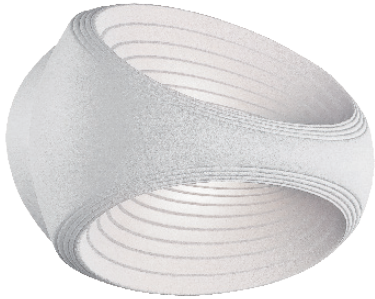

RHYTHM – model: WS-11109-WT

LED Wall Sconces

MODERN FORMS

Fixture Type:

Catalog Number:

Project: _____

Location: _____

PRODUCT DESCRIPTION

Visualized sound. Feel the pulse of light and shade in the step detail within the organic ring form indirectly illuminated with a concealed LED. Hand crafted using a centuries old sculpturing lost wax casting technique called cire perdue. Paired with state-of-the-art LED technology, this sconce is a celebration of design advancement.

SPECIFICATIONS

Construction: Lost wax aluminum

Light Source: High output LED

Dimming: Dims to 10% with an electronic low voltage (ELV) dimmer

Mounting: Mounts directly to junction box

Finish: White (WT)

ORDER NUMBER

Model	Width	Watt	Voltage	LED Lumens	Delivered Lumens	Finish
WS-11109	9"	12W	120V	915	415	WT White

REPLACEMENT GLASS

Part#	Fixture
RPL-GLA-11109	WS-11109

WS-11109 – **WT**

Example: **WS-11109-WT**

waclighting.com
Phone (800) 526.2588
Fax (800) 526.2585