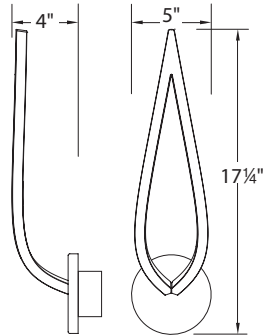

ARIES – model: WS-11218

LED Wall Sconces

Titanium

Fixture Type:

Catalog Number:

Project:

Location:

Ebony Black

ORDER NUMBER

Model	Height	Watt	Voltage	LED Lumens	Delivered Lumens	Finish
WS-11218	18"	8W	120V	625	275	EB <i>Ebony Black</i> FR <i>Ferrari Red</i> PW <i>Pearl White</i> TT <i>Titanium</i>

REPLACEMENT GLASS

Model	Fixture
RPL-GLA-11218	<i>WS-11218</i>

WS-11218 –

Example: **WS-11218-TT**

For 277V special order, add an "F" before the finish: **WS-11218F-EB**

wacighting.com

Phone (800) 526.2588

Fax (800) 526.2585

Headquarters/Eastern Distribution Center