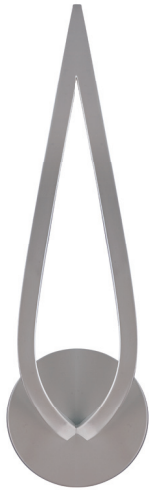

ARIES – model: WS-11218

LED Wall Sconces

Titanium

Fixture Type:

Catalog Number:

Project:

Location:

Ebony Black

Ferrari Red

Pearl White

PRODUCT DESCRIPTION

Slender and graceful like a flame, this sculpted sconce is designed to conceal warm LED lighting indirectly illuminating walls and surfaces behind. Tapered curves are available in custom colored finishes and mysteriously illuminate as does the miracle of fire.

FEATURES

- ETL & cETL listed for damp locations
- ADA compliant, low profile design
- Transformer located in canopy
- Replaceable LED module
- 277V option available (special order)
- 80,000 hour rated life
- Color Temp: 3000K
- CRI: 90

SPECIFICATIONS

Construction: Aluminum

Light Source: High output LED

Dimming: Dims to 10% with an electronic low voltage (ELV) dimmer

Mounting: Mounts directly to junction box

Finish: Ebony Black (EB), Ferrari Red (FR), Pearl White (PW), Titanium (TT), and custom finishes available - contact Modern Forms® for more information