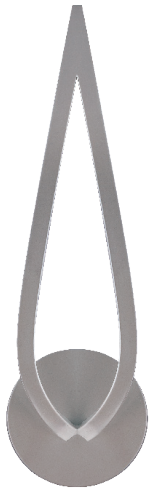

ARIES – model: WS-11218

LED Wall Sconces

MODERN FORMS

Titanium

Fixture Type:

Catalog Number:

Project: _____

Location: _____

Ebony Black

Ferrari Red

Pearl White

PRODUCT DESCRIPTION

Slender and graceful like a flame, this sculpted sconce is designed to conceal warm LED lighting indirectly illuminating walls and surfaces behind. Tapered curves are available in custom colored finishes and mysteriously illuminate as does the miracle of fire.

SPECIFICATIONS

Construction: Aluminum

Light Source: High output LED

Dimming: Dims to 10% with an electronic low voltage (ELV) dimmer

Mounting: Mounts directly to junction box

Finish: Ebony Black (EB), Ferrari Red (FR), Pearl White (PW), Titanium (TT), and custom finishes available - contact Modern Forms® for more information