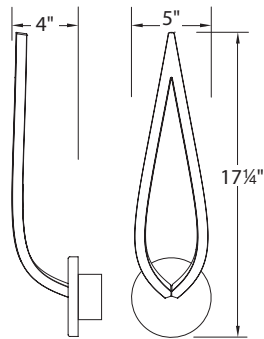

ARIES – model: WS-11218

LED Wall Sconces

MODERN FORMS

Titanium

Fixture Type:

Catalog Number:

Project: _____

Location: _____

ORDER NUMBER

Model	Height	Watt	Voltage	LED Lumens	Delivered Lumens	Finish
WS-11218	18"	8W	120V	625	275	EB <i>Ebony Black</i> FR <i>Ferrari Red</i> PW <i>Pearl White</i> TT <i>Titanium</i>

REPLACEMENT GLASS