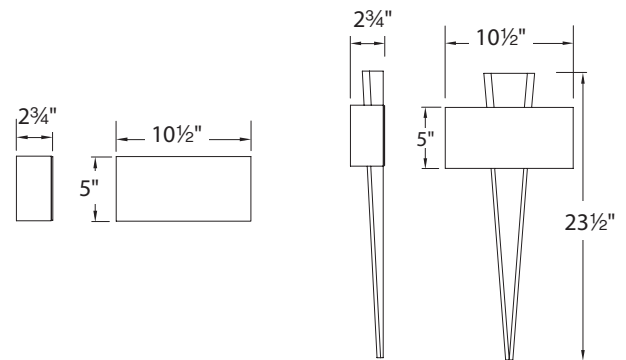

Catalog Number:

Project: _____

Location: _____

PRODUCT DESCRIPTION

Tinseltown glamour. Visual drama in an LED light. Designed as a wraparound band finished in Gold Leaf, Silver Leaf or Polished Nickel. The sparkling, seeded crystal spear option creates the perfect focal point. Perfect in a home theater or commercial venue with two looks for adaptable scaling and styling.

SPECIFICATIONS

Construction: Steel with clear seeded crystal glass

Light Source: High output LED

Dimming: Dims to 10% with an electronic low voltage (ELV) dimmer

Mounting: Mounts directly to junction box

Finish: Gold Leaf (GL), Polished Nickel (PN) and Silver Leaf (SL)