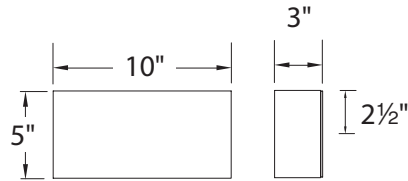

VERMEIL – model: WS-113

LED Interior Sconce

Fixture Type:

Catalog Number:

Project: _____

Location: _____

PRODUCT DESCRIPTION

Wrap your room in glamour with this simple, sophisticated sconce. Available in three elegant finishes; gold leaf, silver leaf and polished nickel. Use as a glimmering jeweled accent to light your way through a dark hallway.

Model:	Height	Watt	Voltage	LED Lumens	Delivered Lumens	Finish
WS-11311	5"	11W	120V	625	370	GL Gold Leaf PN Polished Nickel SL Silver Leaf

Example: **WS-11311-PN**

For 277V special order, add an "F" before the finish: **WS-11311F-SL**