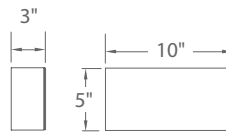

Fixture Type:

Catalog Number:

Project: _____

Location: _____