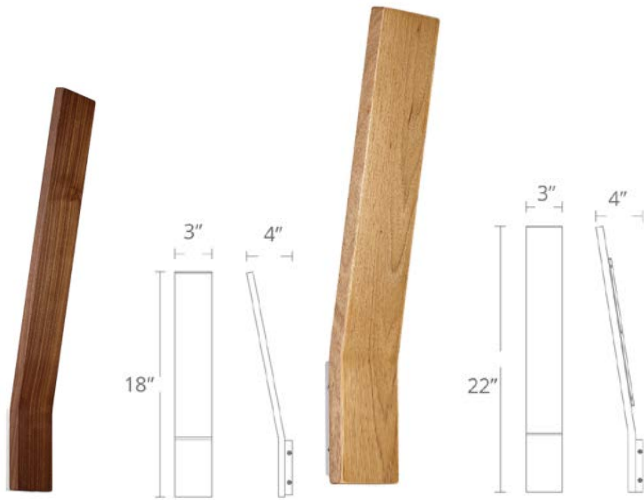

BLADE Interior Sconce

WS-11718 / WS-11722 / WS-11522

MODERN FORMS

Fixture Type: _____

Catalog Number: _____

Project: _____

Location: _____

PRODUCT DESCRIPTION

FEATURES

- Can be mounted vertically or horizontally (on a 2" x 4" switch box)
- Included: brushed nickel conversion plate for 4" junction box
- No transformer or driver needed
- **WS-11710 is Title 24 Compliant**
- ADA Compliant
- Color Temperature: 3000K
- Dimmer: ELV
- CRI: 90
- Rated Life: 54,000 hours
- 277V option available (special order)