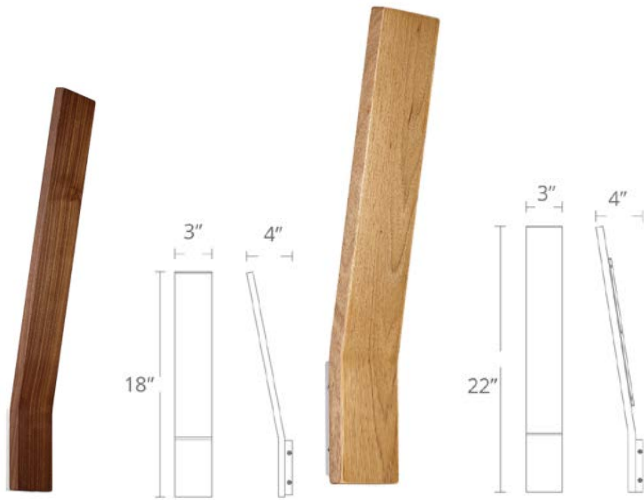

BLADE Interior Sconce

WS-11710 / WS-11718 / WS-11722

MODERN FORMS

Fixture Type: _____

Catalog Number: _____

Project: _____

Location: _____