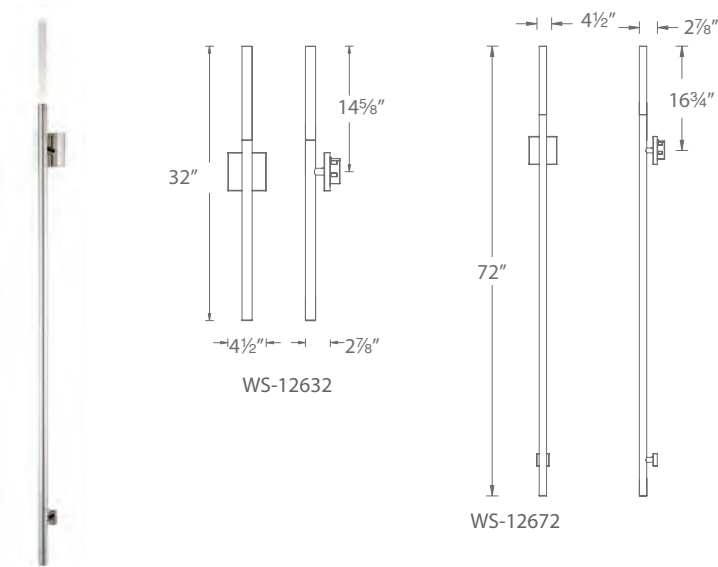

MAGIC – model: WS-126

LED Interior Sconce

Fixture Type:

Catalog Number:

Project: _____

Location: _____

PRODUCT DESCRIPTION

A magic wand crowned with crystallized art glass illuminated by LEDs from both ends. A slim low profile ADA design perfect for modern vignettes in fine homes and hotels.

SPECIFICATIONS

Construction:

Light Source: High output LED.

Finish: Polished Nickel (PN)

Standards: ETL & cETL damp location listed. ADA compliant.

ORDER NUMBER

Model	# of Lights	Watt	Volt	LED Lumens	Delivered Lumens	Finish
WS-12620	1-light	6W	120V	475	295	PN Polished Nickel 
WS-12622	2-lights	10W	120V	950	435	

Central Distribution Center
1600 Distribution Ct
Lithia Springs, GA 30122

Western Distribution Center
1750 Archibald Avenue
Ontario, CA 91760

MAGIC – model: WS-126

LED Interior Sconce

Fixture Type:

Catalog Number:

	Height	Wattage	Voltage	LED Lumens	Delivered Lumens	Finish
WS-12632	32"					PN Polished Nickel 
WS-12672	72"	11W	120V-277V	550	455	

Example: **WS-12632-PN**

modernforms.com
Phone (800) 526.2588
Fax (800) 526.2585