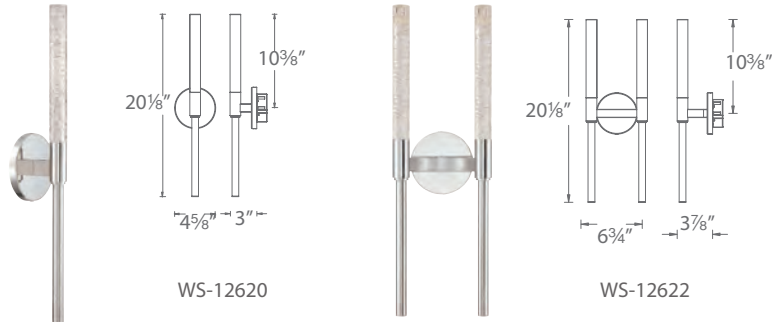

MAGIC – model: WS-126

LED Interior Sconce

Fixture Type:

Catalog Number:

Project: _____

Location: _____

PRODUCT DESCRIPTION

A magic wand crowned with crystallized art glass illuminated by LEDs from both ends. A slim low profile ADA design perfect for modern vignettes in fine homes and hotels.

FEATURES

- ETL & cETL damp location listed
- ADA compliant, low profile design
- Up & down light
- Full range dimming when used with compatible dimmers*
- Driver located in standard 4" junction box
- Replaceable LED module
- 277V option available (special order)
- 50,000 hour rated life
- Color Temp: 3000K
- CRI: 90

SPECIFICATIONS

Construction:

Light Source: High output LED.

Finish: Polished Nickel (PN)

Standards: ETL & cETL damp location listed. ADA compliant.

ORDER NUMBER

Model	# of Lights	Watt	Volt	LED Lumens	Delivered Lumens	Finish
WS-12620	1-light	6W	120V	475	295	PN Polished Nickel 
WS-12622	2-lights	10W	120V	950	435	

SPECIFICATIONS

Construction: Aluminum and Crystalized Piastra art glass.

Light Source: High output LED.

Finish: Polished Nickel (PN)

Standards: ETL & cETL damp location listed. ADA compliant for WS-12632

ORDER NUMBER