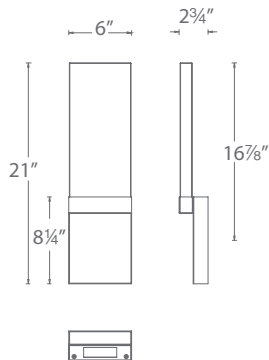

GLACIER – model: WS-127

LED Interior Sconce

Fixture Type:

Catalog Number:

Project: _____

Location: _____

PRODUCT DESCRIPTION

The beautiful brilliance of frozen ice and polar caps crystallize into stunning wall sconce luminaires as LEDs evoke a sparkle and shimmer with mesmerizing Piastra glass, hand crafted utilizing techniques developed in the 13th century.

FEATURES

- ETL & cETL damp location listed
- ADA compliant, low profile design
- Up & down light
- Full range dimming when used with compatible dimmers*
- Replaceable LED module
- No transformer or driver required
- 277V option available (special order)
- 50,000 hour rated life
- Color Temp: 3000K
- CRI: 90

SPECIFICATIONS

Construction:

Light Source: High output LED.

Finish: Chrome (CH)

Standards: ETL & cETL damp location listed. ADA compliant.

ORDER NUMBER

Model	Height	Watt	Voltage	LED Lumens	Delivered Lumens	Finish
WS-12721	21"	10W	120V	830	175	CH Chrome

Example: **WS-12721-CH**

For 277V special order, add an "F" before the finish: **WS-12721F-CH**

modernforms.com
Phone (800) 526.2588
Fax (800) 526.2585

Headquarters/Eastern Distribution Center
44 Harbor Park Drive
Port Washington, NY 11050

Central Distribution Center
1600 Distribution Ct
Lithia Springs, GA 30122

Western Distribution Center
1750 Archibald Avenue
Ontario, CA 91760