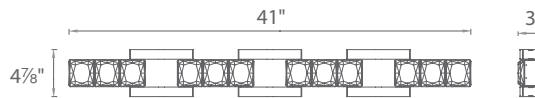

WS-13641

Fixture Type:

Catalog Number:

Project: _____

Location: _____

PRODUCT DESCRIPTION

Elegant as a classic tennis bracelet. Solid hand cut faceted crystals like oversized cushion-cut diamonds in a beautiful and shiny polished setting add a resplendent fashion statement with a touch of the grace of yesteryear to beautify any room. A vision of Hollywood, redefined.

FEATURES

- Clear hand cut crystal
- Luminaire may be rotated 90° when mounting
- ADA compliant, low profile design
- ETL & cETL damp location listed
- CEC Title 24 Compliant
- Full range dimming when used with compatible dimmers*
- No transformer or driver required
- Replaceable LED module
- 50,000 hour rated life
- Color Temp: 3500K
- CRI: 90

ORDER NUMBER

Model	Length	Wattage	Voltage	LED Lumens	Delivered Lumens	Finish
WS-13619	19"	18W		1600	955	PN Polished Nickel
WS-13630	30"	28W	120V	2400	1422	
WS-13641	41"	37W		3200	2028	

Example: **WS-13619-PN**

SPECIFICATIONS

Construction: Clear hand cut crystal.

Light Source: High output LED.

Finish: Polished Nickel (PN).

Standards: ETL & cETL damp location listed. ADA compliant. CEC Title 24.

REPLACEMENT GLASS

Part#	Fixture
RPL-GLA-13619	WS-13619
	WS-13630
	WS-13641

modernforms.com
Phone (800) 526.2588
Fax (800) 526.2585

Headquarters/Eastern Distribution Center
44 Harbor Park Drive
Port Washington, NY 11050

Central Distribution Center
1600 Distribution Ct
Lithia Springs, GA 30122

Western Distribution Center
1750 Archibald Avenue
Ontario, CA 91760