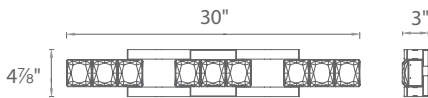

SOFIA – model: WS-136

LED Vanity

MODERN FORMS

WS-13630

Fixture Type:

Catalog Number:

Project: _____

Location: _____

PRODUCT DESCRIPTION

Elegant as a classic tennis bracelet. Solid hand cut faceted crystals like oversized cushion-cut diamonds in a beautiful and shiny polished setting add a resplendent fashion statement with a touch of the grace of yesteryear to beautify any room. A vision of Hollywood, redefined.

FEATURES

- Clear hand cut crystal
- Luminaire may be rotated 90° when mounting
- ADA compliant, low profile design
- ETL & cETL damp location listed
- CEC Title 24 Compliant
- Full range dimming when used with compatible dimmers*
- No transformer or driver required
- Replaceable LED module
- 50,000 hour rated life
- Color Temp: 3500K
- CRI: 90

ORDER NUMBER

Model	Length	Wattage	Voltage	LED Lumens	Delivered Lumens	Finish
WS-13619	19"	18W		1600	955	PN Polished Nickel
WS-13630	30"	28W	120V	2400	1422	
WS-13641	41"	37W		3200	2028	

Example: **WS-13619-PN**

SPECIFICATIONS

Construction: Clear hand cut crystal.

Light Source: High output LED.

Finish: Polished Nickel (PN).

Standards: ETL & cETL damp location listed. ADA compliant. CEC Title 24.

REPLACEMENT GLASS

Part#	Fixture
RPL-GLA-13619	WS-13619
	WS-13630
	WS-13641

modernforms.com
Phone (800) 526.2588
Fax (800) 526.2585

Headquarters/Eastern Distribution Center
44 Harbor Park Drive
Port Washington, NY 11050

Central Distribution Center
1600 Distribution Ct
Lithia Springs, GA 30122

Western Distribution Center
1750 Archibald Avenue
Ontario, CA 91760