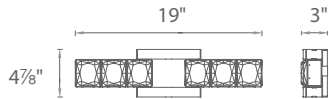

SOFIA – model: WS-136

LED Vanity

MODERN FORMS

WS-13619