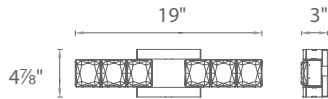

SOFIA – model: WS-136

LED Vanity

WS-13619

WS-13630

WS-13641

Fixture Type:

Catalog Number:

Project: _____

FEATURES

- Clear hand cut crystal
- Luminaire may be rotated 90° when mounting
- ADA compliant, low profile design
- ETL & cETL damp location listed
- Full range dimming when used with compatible dimmers
- No transformer or driver required
- Replaceable LED module
- 50,000 hour rated life
- Color Temp: 3500K
- CRI: 90

SPECIFICATIONS

Construction: Clear hand cut crystal.

Light Source: High output LED.

Finish: Polished Nickel (PN).

Standards: ETL & cETL damp location listed. ADA compliant. CEC Title 24.

ORDER NUMBER

Model	Length	Wattage	Voltage	LED Lumens	Delivered Lumens	Finish
WS-13619	19"	18W		1600	955	PN Polished Nickel 
WS-13630	30"	28W	120V	2400	1422	
WS-13641	41"	37W		3200	2028	