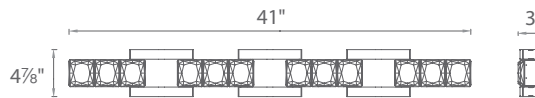

SOFIA – model: WS-136

LED Vanity

WS-13619

WS-13630

WS-13641

Fixture Type:

Catalog Number:

Project: _____

FEATURES

- Clear hand cut crystal
- Luminaire may be rotated 90° when mounting
- ADA compliant, low profile design
- ETL & cETL damp location listed
- Full range dimming when used with compatible dimmers
- No transformer or driver required
- Replaceable LED module
- 50,000 hour rated life
- Color Temp: 3500K
- CRI: 90

SPECIFICATIONS

Construction: Clear hand cut crystal.

Light Source: High output LED.

Finish: Polished Nickel (PN).

Standards: ETL & cETL damp location listed. ADA compliant. CEC Title 24.

ORDER NUMBER

Model	Length	Wattage	Voltage	LED Lumens	Delivered Lumens	Finish
WS-13619	19"	18W		1600	955	PN Polished Nickel 
WS-13630	30"	28W	120V	2400	1422	
WS-13641	41"	37W		3200	2028	