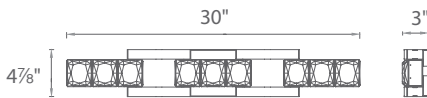

SOFIA – model: WS-136

LED Vanity

WS-13619

WS-13630

WS-13641

Fixture Type:

Catalog Number:

Project: _____

FEATURES

- Clear hand cut crystal
- Luminaire may be rotated 90° when mounting
- ADA compliant, low profile design
- ETL & cETL damp location listed
- Full range dimming when used with compatible dimmers
- No transformer or driver required
- Replaceable LED module
- 50,000 hour rated life
- Color Temp: 3500K
- CRI: 90

SPECIFICATIONS

Construction: Clear hand cut crystal.

Light Source: High output LED.

Finish: Polished Nickel (PN).

Standards: ETL & cETL damp location listed. ADA compliant. CEC Title 24.

ORDER NUMBER

Model	Length	Wattage	Voltage	LED Lumens	Delivered Lumens	Finish
WS-13619	19"	18W		1600	955	PN Polished Nickel 
WS-13630	30"	28W	120V	2400	1422	
WS-13641	41"	37W		3200	2028	