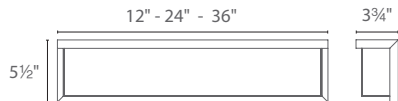

LEDGE – model: WS-14

LED Vanity/Sconce Luminaire

Fixture Type:

Catalog Number:

Project: _____

Location: _____

PRODUCT DESCRIPTION

A luminous architectural profile and superior construction make this sconce appropriate for transitional and contemporary interiors or exteriors. Mitered silk-screened glass encases a maximum number of LEDs engineered for optimal illumination. Two sizes allow for cohesive specifications across residential and commercial applications.

FEATURES

- ETL & cETL listed for damp locations
- ADA compliant, low profile design
- 277V option available *special order*
- Replaceable LED module
- 50,000 hour rated life
- Color Temp: 3000K 2700K / 3500K available *special order*
- CRI: 90

SPECIFICATIONS

Construction: Aluminum with white mitered glass.

Power: Transformer located in outlet box. 120V input.

Light Source: High output LED.

Dimming: Dims to 10% with an electronic low voltage (ELV) dimmer.

Mounting: Mounts directly to junction box.

Finish: Brushed Aluminum (AL), Black (BK), Bronze (BZ), Graphite (GH)

Standards: ETL & cETL listed. ADA compliant.

Model	Length	Watt	Voltage	LED Lumens	Delivered Lumens	Finish
WS-W1412	12"	29W	120V	1200	690	AL <i>Brushed Aluminum</i>
						BK <i>Black</i>
						BZ <i>Bronze</i>
						GH <i>Graphite</i>
WS-1424	24"	55W	120V	2880	1455	AL <i>Brushed Aluminum</i>
						BZ <i>Bronze</i>
WS-1436	36"	91W	120V	4566	2235	BZ <i>Bronze</i>

Example: **WS-1424-AL**

For 277V special order, add an "F" before the finish: **WS-W1436F-BZ**
For 2700K add "-27"; 3500K add "-35" before the finish: **WS-W1424-35-AL**

modernforms.com
Phone (800) 526.2588
Fax (800) 526.2585

Headquarters/Eastern Distribution Center
44 Harbor Park Drive
Port Washington, NY 11050

Central Distribution Center
1600 Distribution Ct
Lithia Springs, GA 30122