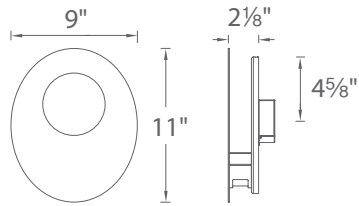

ABYSS – model: WS-226

LED Interior Sconce

Fixture Type:

Catalog Number:

Project: _____

Location: _____

PRODUCT DESCRIPTION

Edgy without all the edges. An LED light is cleverly hidden between alternating layers of brushed and polished nickel. The Abyss is a soft modern wall sconce with inspiring appeal in luxury residences or hospitality commercial applications.

SPECIFICATIONS

Construction: I

Light Source: High output LED.

Finish: Satin Nickel (SN)/Chrome (CH)

Standards: ETL & cETL damp location listed. ADA compliant.

ORDER NUMBER

Model	Height	Wattage	Voltage	LED Lumens	Delivered Lumens	Finish
WS-22611	11"	11.5W	120V-220V-277V	736	320	SN Satin Nickel/Chrome