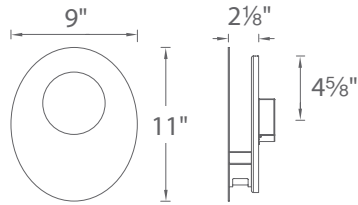

ABYSS – model: WS-226

LED Interior Sconce

MODERN FORMS

Fixture Type:

Catalog Number:

Project: _____

Location: _____

PRODUCT DESCRIPTION