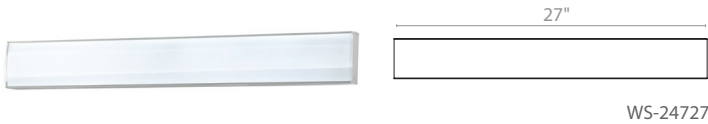

SPECTRE – model: WS-247

LED Bath & Interior Sconce

Fixture Type:

Catalog Number:

Project:

Location:

PRODUCT DESCRIPTION

A curvaceous elongated diffuser of solid clear acrylic optimally enhances light distribution and illumination in a luxury modern bath. Doubles as an ADA compliant wall sconce in a fine home, hotel or office building. A simple design dimensionally executed for upscale tastes.

FEATURES

- ADA compliant, Low profile design
- ETL & cETL damp location listed
- Thick solid optical acrylic
- Mount vertically or horizontally
- Driver located in outlet box
- Universal driver (120V-220V-277V)
- Mounts on a 2" x 4" switch box
- Conversion plate for 4" Junction box included
- Full range dimming when used with compatible dimmers*
- 60,000 hour rated life
- Color Temp: 3500K
- CRI: 90

ORDER NUMBER

	Wattage	Voltage	LED Lumens	Delivered Lumens	Finish
WS-24718	18"	15.50W	2160	950	AL <i>Brushed Aluminum</i> 
WS-24727	27"	25W	3120	1375	
WS-24736	36"	30W	4320	1680	

Example: **WS-24736-AL**