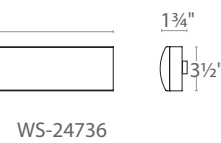

SPECTRE – model: WS-247

LED Bath & Interior Sconce

Fixture Type:

Catalog Number:

Project:

Location:

PRODUCT DESCRIPTION

A curvaceous elongated diffuser of solid clear acrylic optimally enhances light distribution and illumination in a luxury modern bath. Doubles as an ADA compliant wall sconce in a fine home, hotel or office building. A simple design dimensionally executed for upscale tastes.

ORDER NUMBER

	Wattage	Voltage	LED Lumens	Delivered Lumens	Finish
WS-24718	18"	15.50W	2160	950	AL <i>Brushed Aluminum</i> 
WS-24727	27"	25W	3120	1375	
WS-24736	36"	30W	4320	1680	

Example: **WS-24736-AL**