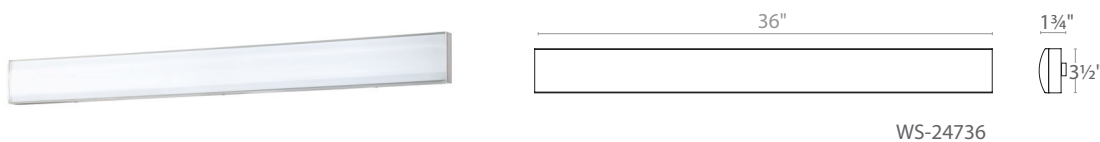

SPECTRE – model: WS-247

LED Bath & Interior Sconce

WS-24718

Fixture Type:

WS-24727

Catalog Number:

Project:

Location:

WS-24736

PRODUCT DESCRIPTION

A curvaceous elongated diffuser of solid clear acrylic optimally enhances light distribution and illumination in a luxury modern bath. Doubles as an ADA compliant wall sconce in a fine home, hotel or office building. A simple design dimensionally executed for upscale tastes.

FEATURES

- ADA compliant, Low profile design
- ETL & cETL damp location listed
- Thick solid optical acrylic
- Mount vertically or horizontally
- Driver located in outlet box
- Universal driver (120V-220V-277V)
- Mounts on a 2" x 4" switch box
- Conversion plate for 4" Junction box included
- Full range dimming when used with compatible dimmers*
- 60,000 hour rated life
- Color Temp: 3500K
- CRI: 90

ORDER NUMBER

	Wattage	Voltage	LED Lumens	Delivered Lumens	Finish
WS-24718	18"	15.50W	2160	950	AL <i>Brushed Aluminum</i> 
WS-24727	27"	25W	120V - 277V	3120	
WS-24736	36"	30W	4320	1680	

Example: **WS-24736-AL**