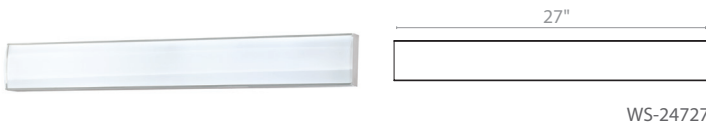

SPECTRE – model: WS-247

LED Bath & Interior Sconce

WS-24718

Fixture Type:

WS-24727

Catalog Number:

Project:

Location:

WS-24736

PRODUCT DESCRIPTION

A curvaceous elongated diffuser of solid clear acrylic optimally enhances light distribution and illumination in a luxury modern bath. Doubles as an ADA compliant wall sconce in a fine home, hotel or office building. A simple design dimensionally executed for upscale tastes.

FEATURES

- ADA compliant, Low profile design
- ETL & cETL damp location listed
- Thick solid optical acrylic
- Mount vertically or horizontally
- Driver located in outlet box
- Universal driver (120V-220V-277V)
- Mounts on a 2" x 4" switch box
- Conversion plate for 4" Junction box included
- Full range dimming when used with compatible dimmers*
- 60,000 hour rated life
- Color Temp: 3500K
- CRI: 90

ORDER NUMBER

	Wattage	Voltage	LED Lumens	Delivered Lumens	Finish
WS-24718	18"	15.50W	2160	950	AL <i>Brushed Aluminum</i> 
WS-24727	27"	25W	120V - 277V	3120	
WS-24736	36"	30W	4320	1680	

Example: **WS-24736-AL**