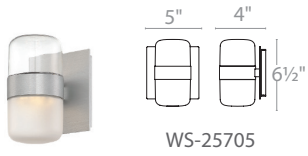

JAZZ – model: WS-257

LED Bath & Interior Sconce

MODERN FORMS