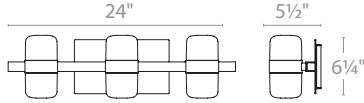

JAZZ – model: WS-257

LED Bath & Interior Sconce

MODERN FORMS

WS-25724

Fixture Type:

Catalog Number:

Project:

Location:

PRODUCT DESCRIPTION

With clean lines and robust downward illumination, Jazz luminaires deliver gorgeous and flattering bath lighting. Choose from a variety of cylindrical configurations, including one to five cylinders with mouth blown clear and etched opal glass that plays light off the brushed aluminum hardware. Adjustable backplate allows field adjustability around junction box locations.

FEATURES

- Up & down light
- Adjustable backplate for 3,4 and 5 lights only
- ETL & cETL damp location listed
- Clear and Frosted etched glass
- No transformer or driver required
- Full range dimming when used with compatible dimmers*
- 60,000 hour rated life
- Color Temp: 3000K
- CRI: 90

SPECIFICATIONS

Construction: Aluminum and Clear & Frosted etched glass

Light Source: High Output LED

Finish: Brushed Aluminum (AL)

Standards: ETL & cETL damp location listed.

REPLACEMENT GLASS

Part#	Fixture
RPL-GLA-25742-02	
RPL-GLA-25742-01	WS-24742
RPL-GLA-25734-02	
RPL-GLA-25734-01	WS-24734
RPL-GLA-25724-02	
RPL-GLA-25724-01	WS-24724

ORDER NUMBER

	Wattage	Voltage	LED Lumens	Delivered Lumens	Finish
WS-25705	5"	13.5W		1300	1205
WS-25724	24"	39.5W		3900	3750
WS-25734	34"	83W	120V	5200	5050
WS-25742	42"	66.5W		6500	6425
					AL <i>Brushed Aluminum</i>

Example: **WS-25734-AL**

modernforms.com
Phone (800) 526.2588
Fax (800) 526.2585

Headquarters/Eastern Distribution Center
44 Harbor Park Drive
Port Washington, NY 11050

Central Distribution Center
1600 Distribution Ct
Lithia Springs, GA 30122

Western Distribution Center
1750 Archibald Avenue
Ontario, CA 91760