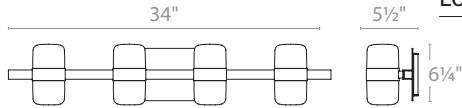

JAZZ – model: WS-257

LED Bath & Interior Sconce

MODERN FORMS

WS-25734

Fixture Type:

Catalog Number:

Project:

Location:

PRODUCT DESCRIPTION

With clean lines and robust downward illumination, Jazz luminaires deliver gorgeous and flattering bath lighting. Choose from a variety of cylindrical configurations, including one to five cylinders with mouth blown clear and etched opal glass that plays light off the brushed aluminum hardware. Adjustable backplate allows field adjustability around junction box locations.

FEATURES

- Up & down light
- Adjustable backplate for 3,4 and 5 lights only
- ETL & cETL damp location listed
- Clear and Frosted etched glass
- No transformer or driver required
- Full range dimming when used with compatible dimmers*
- 60,000 hour rated life
- Color Temp: 3000K
- CRI: 90

SPECIFICATIONS

Construction: Aluminum and Clear & Frosted etched glass

Light Source: High Output LED

Finish: Brushed Aluminum (AL)

Standards: ETL & cETL damp location listed.

REPLACEMENT GLASS

Part#	Fixture
RPL-GLA-25742-02	
RPL-GLA-25742-01	WS-24742
RPL-GLA-25734-02	
RPL-GLA-25734-01	WS-24734
RPL-GLA-25724-02	
RPL-GLA-25724-01	WS-24724

ORDER NUMBER

	Wattage	Voltage	LED Lumens	Delivered Lumens	Finish
WS-25705	5"	13.5W		1300	1205
WS-25724	24"	39.5W		3900	3750
WS-25734	34"	83W	120V	5200	5050
WS-25742	42"	66.5W		6500	6425
					AL <i>Brushed Aluminum</i>

Example: **WS-25734-AL**

modernforms.com
Phone (800) 526.2588
Fax (800) 526.2585

Headquarters/Eastern Distribution Center
44 Harbor Park Drive
Port Washington, NY 11050

Central Distribution Center
1600 Distribution Ct
Lithia Springs, GA 30122

Western Distribution Center
1750 Archibald Avenue
Ontario, CA 91760