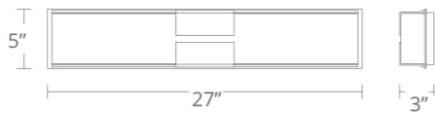

VODKA Bath & Interior Sconces

WS-25816 / WS-25827 / WS-25837

MODERN FORMS

WS-25827