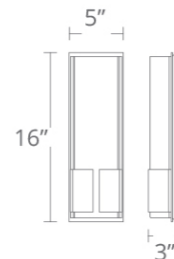

WS-25816

PRODUCT DESCRIPTION

Like a shimmering block of ice, Vodka glams up your décor with a tempered glass shade beaded inside for a beautiful, crystal-like effect. The glass is also mitered and joined, a subtle detail that reveals the craftsmanship that goes into this refined design. Choose a polished chrome finish to enhance the shine, or select matte black for modern elegance.

FEATURES

- No driver or transformer needed
- **Title 24 Compliant**
- Color Temperature: 3500K
- ADA Compliant
- Dimmer: ELV
- CRI: 90
- Rated Life: 54,000 hours

SPECIFICATIONS

Construction: Tempered, mitered glass diffuser with beaded glass inside for crystalline effect

Light Source: High output LED

Finish: Chrome

Standards: ETL & cETL listed

REPLACEMENT GLASS

Part#	Fixture
RPL-GLA-25837	WS-25837
RPL-GLA-25827	WS-25827
RPL-GLA-25816	WS-25816

ORDER NUMBER

Model	Wattage	Voltage	LED Lumens	Delivered Lumens	Finish
WS-25816	16"	22W		2003	1214
WS-25827	27"	40W	120V	3685	2242
WS-25837	37"	61W		5578	3194

CH Chrome

Example: **WS-25827-CH**

modernforms.com
Phone (866) 810.6615
Fax (800) 526.2585

Headquarters/Eastern Distribution Center
44 Harbor Park Drive
Port Washington, NY 11050

Central Distribution Center
1600 Distribution Ct
Lithia Springs, GA 30122

Western Distribution Center
1750 Archibald Avenue
Ontario, CA 91760