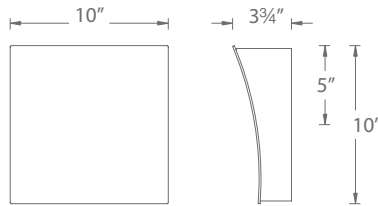

SLIDE – model: WS-276

LED Interior Sconce

Fixture Type:

Catalog Number:

Project:

Location:

PRODUCT DESCRIPTION

An austere form arcing up off the wall proffering illumination in both directions. Simply beautiful.

FEATURES

- Luminaire may be rotated 180° when mounting
- ADA compliant, low profile design
- ETL & cETL damp location listed
- Up & down light
- Full range dimming when used with compatible dimmers*
- Driver located inside the fixture
- Universal driver (120V-220V-277V)
- 55,000 hour rated life
- Color Temp: 3000K (2700K / 3500K available special order)
- CRI: 90

SPECIFICATIONS

Construction: Aluminum

Light Source: High output LED.

Finish: Brushed Aluminum (AL), White (WT)

Standards: ETL & cETL damp location listed. ADA compliant.

ORDER NUMBER

Model	Height	Wattage	Voltage	LED Lumens	Delivered Lumens	Finish
WS-27610	10"	21.5W	120V-220V-277V	1409	1124	AL <i>Brushed Aluminum</i> WT <i>White</i>