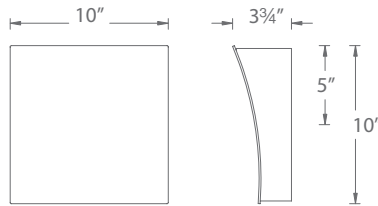

SLIDE – model: WS-276

LED Interior Sconce

Fixture Type:

Catalog Number:

Project: _____

Location: _____

PRODUCT DESCRIPTION

An austere form arcing up off the wall proffering illumination in both directions. Simply beautiful.

FEATURES

- Luminaire may be rotated 180° when mounting
- ADA compliant, low profile design
- ETL & cETL damp location listed
- Up & down light
- Full range dimming when used with compatible dimmers*
- Driver located inside the fixture
- Universal driver (120V-220V-277V)
- 55,000 hour rated life
- Color Temp: 3000K (2700K / 3500K available special order)
- CRI: 90

SPECIFICATIONS

Construction: Aluminum

Light Source: High output LED.

Finish: Brushed Aluminum (AL), White (WT)

Standards: ETL & cETL damp location listed. ADA compliant.

ORDER NUMBER

Model	Height	Wattage	Voltage	LED Lumens	Delivered Lumens	Finish
WS-27610	10"	21.5W	120V-220V-277V	1409	1124	AL <i>Brushed Aluminum</i> WT <i>White</i>